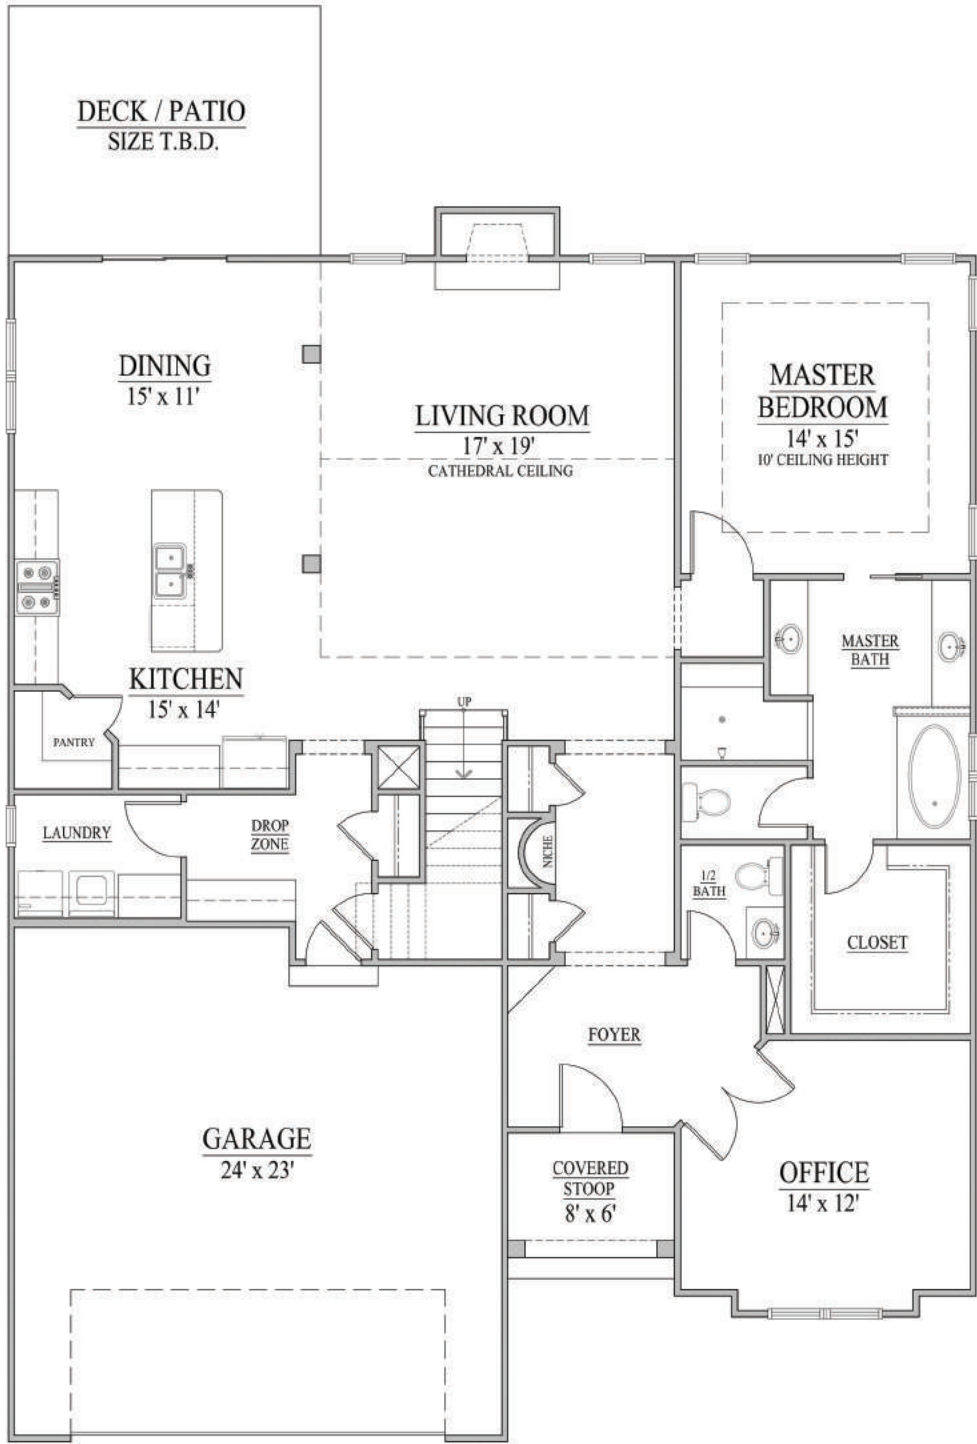

LEXINGTON
2,791 SQ. FT.

BEDROOMS	4
BATHROOMS	2.5
1ST FLOOR	1,867 SQ. FT.
2ND FLOOR	924 SQ. FT.

LEXINGTON

2,791 SQ. FT.

MAIN FLOOR | 1,867 SQ. FT.

LEXINGTON
2,791 SQ. FT.

SECOND FLOOR | 924 SQ. FT.