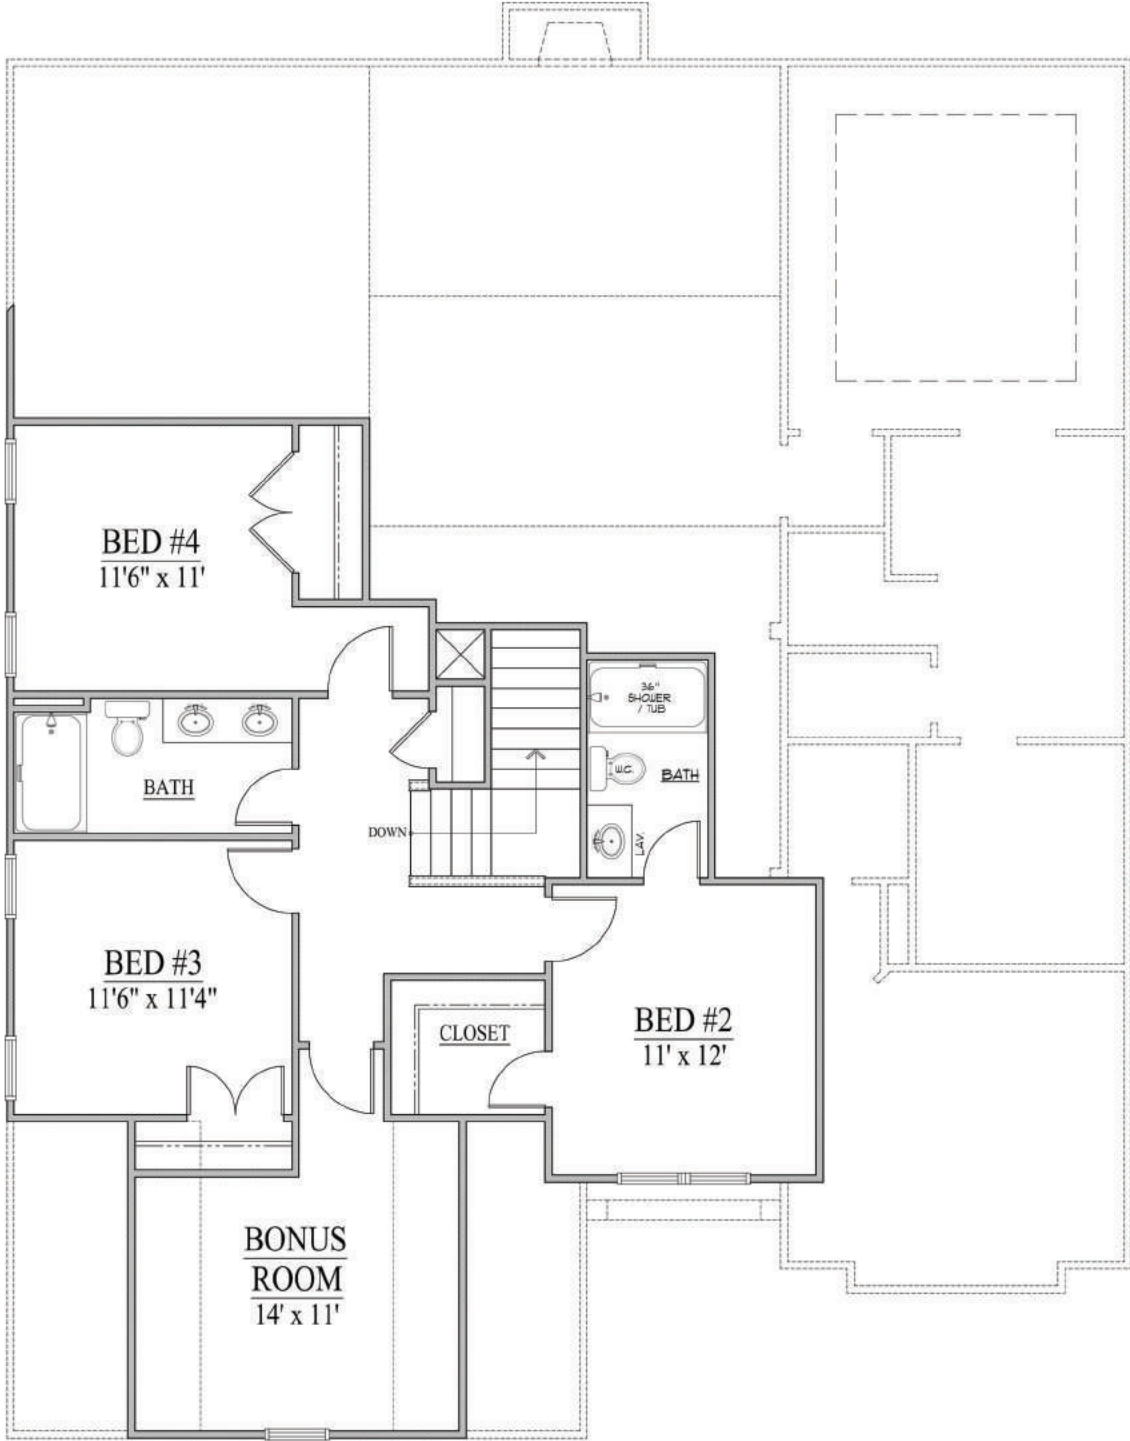

LEXINGTON
2,791 SQ. FT.

BEDROOMS	4
BATHROOMS	2.5
1ST FLOOR	1,867 SQ. FT.
2ND FLOOR	924 SQ. FT.

LEXINGTON

2,791 SQ. FT.

MAIN FLOOR | 1,867 SQ. FT.

LEXINGTON
2,791 SQ. FT.

SECOND FLOOR | 924 SQ. FT.