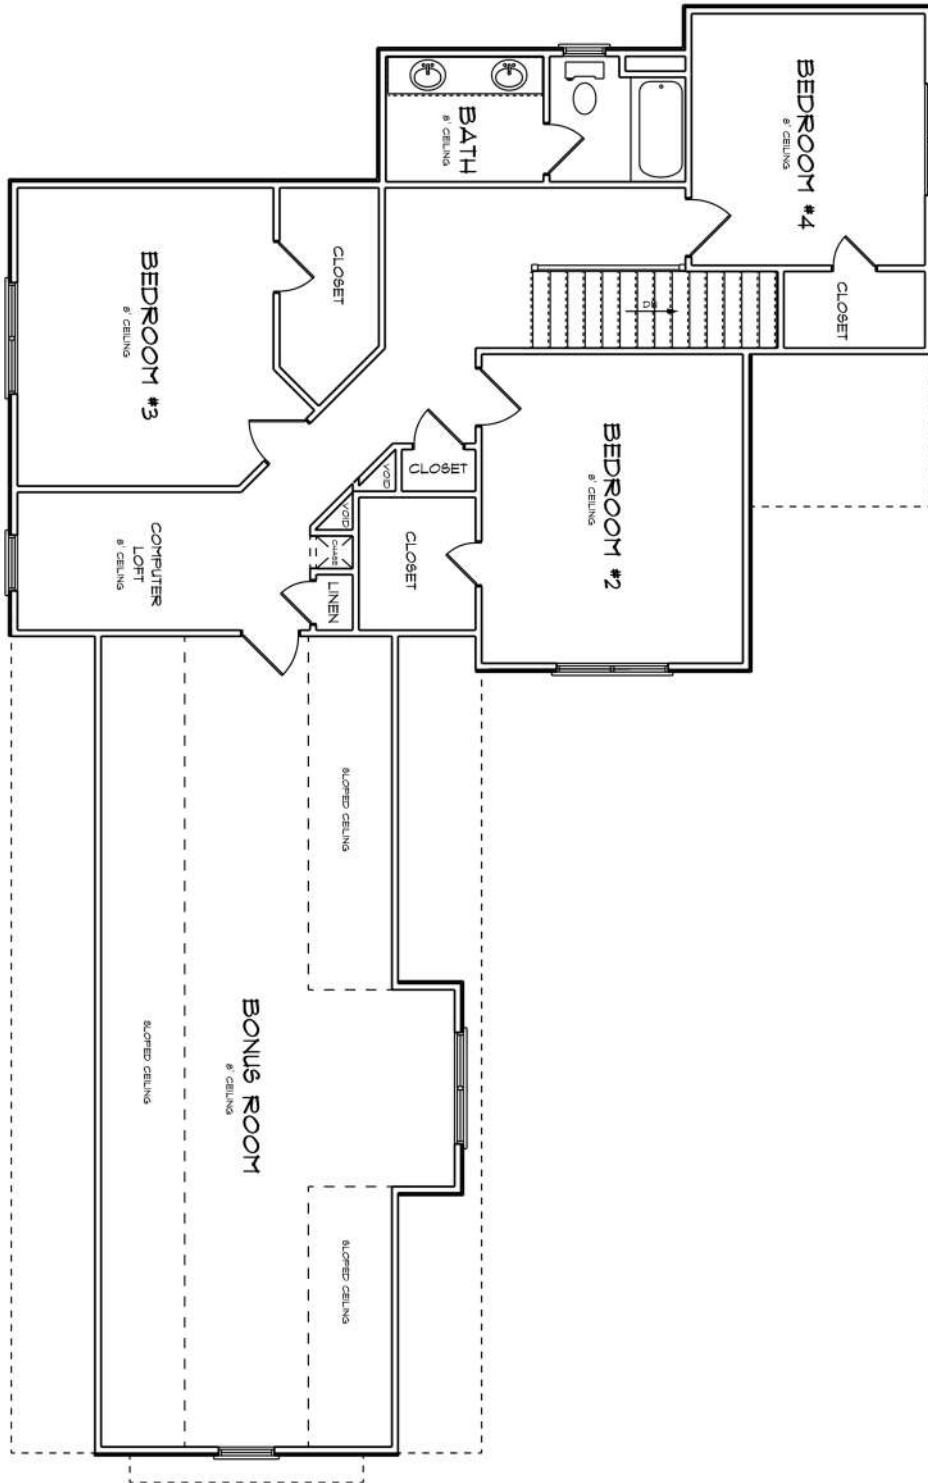

ARROWOOD (3 CAR)  
3,340 SQ. FT.

BEDROOMS	4
BATHROOMS	3
1ST FLOOR	1,738 SQ. FT.
2ND FLOOR	1,602 SQ. FT.

ARROWOOD (3 CAR)  
 3,340 SQ. FT.

MAIN FLOOR PLAN 1738 SQFT HEATED

MAIN FLOOR | 1,738 SQ. FT.

ARROWOOD (3 CAR)  
 3,340 SQ. FT.

SECOND FLOOR | 1,602 SQ. FT.