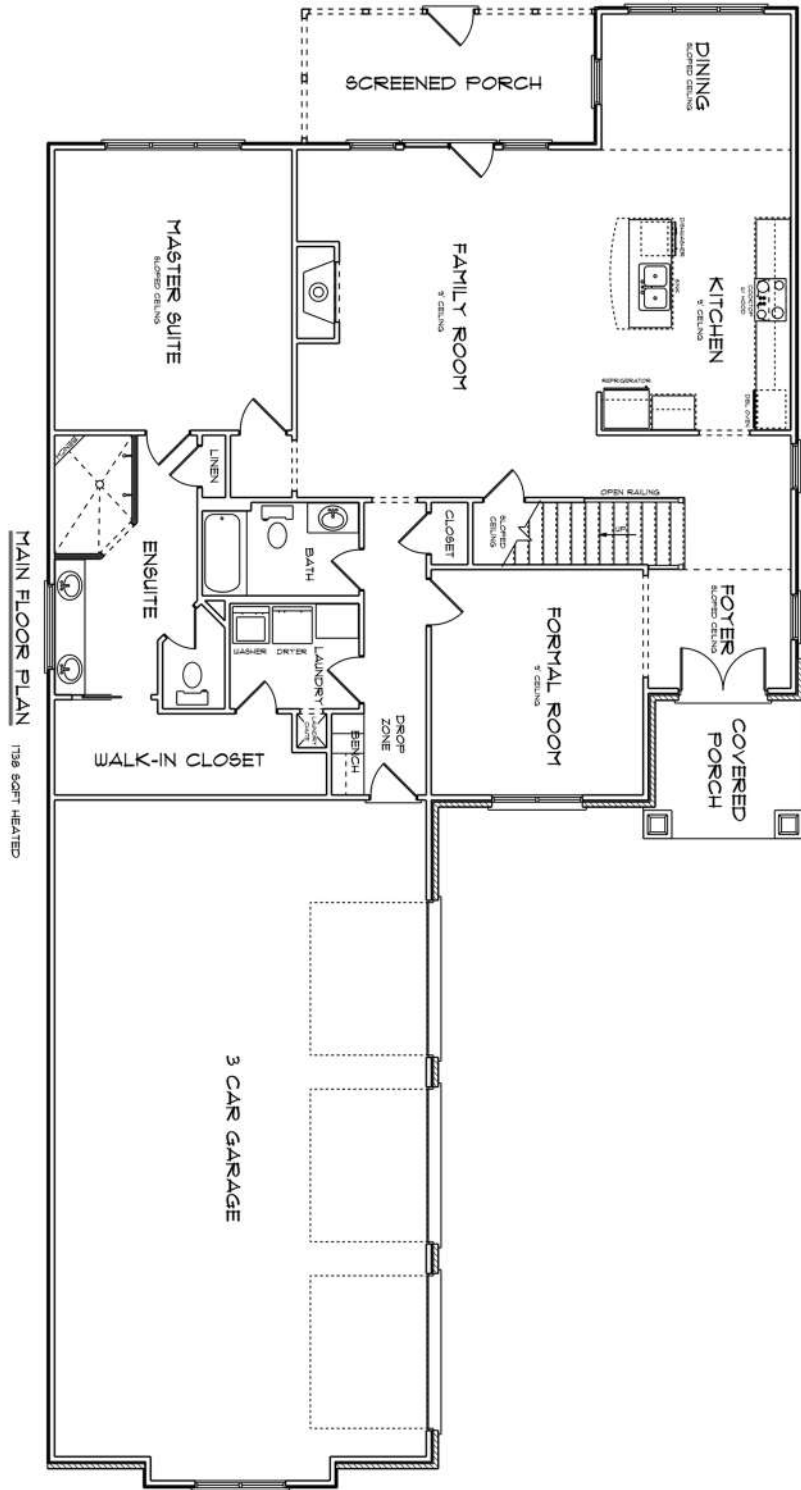

ARROWOOD (3 CAR)  
3,340 SQ. FT.

BEDROOMS	4
BATHROOMS	3
1ST FLOOR	1,738 SQ. FT.
2ND FLOOR	1,602 SQ. FT.

ARROWOOD (3 CAR)  
 3,340 SQ. FT.

MAIN FLOOR PLAN 1738 SQFT HEATED

MAIN FLOOR | 1,738 SQ. FT.

ARROWOOD (3 CAR)  
 3,340 SQ. FT.

SECOND FLOOR | 1,602 SQ. FT.