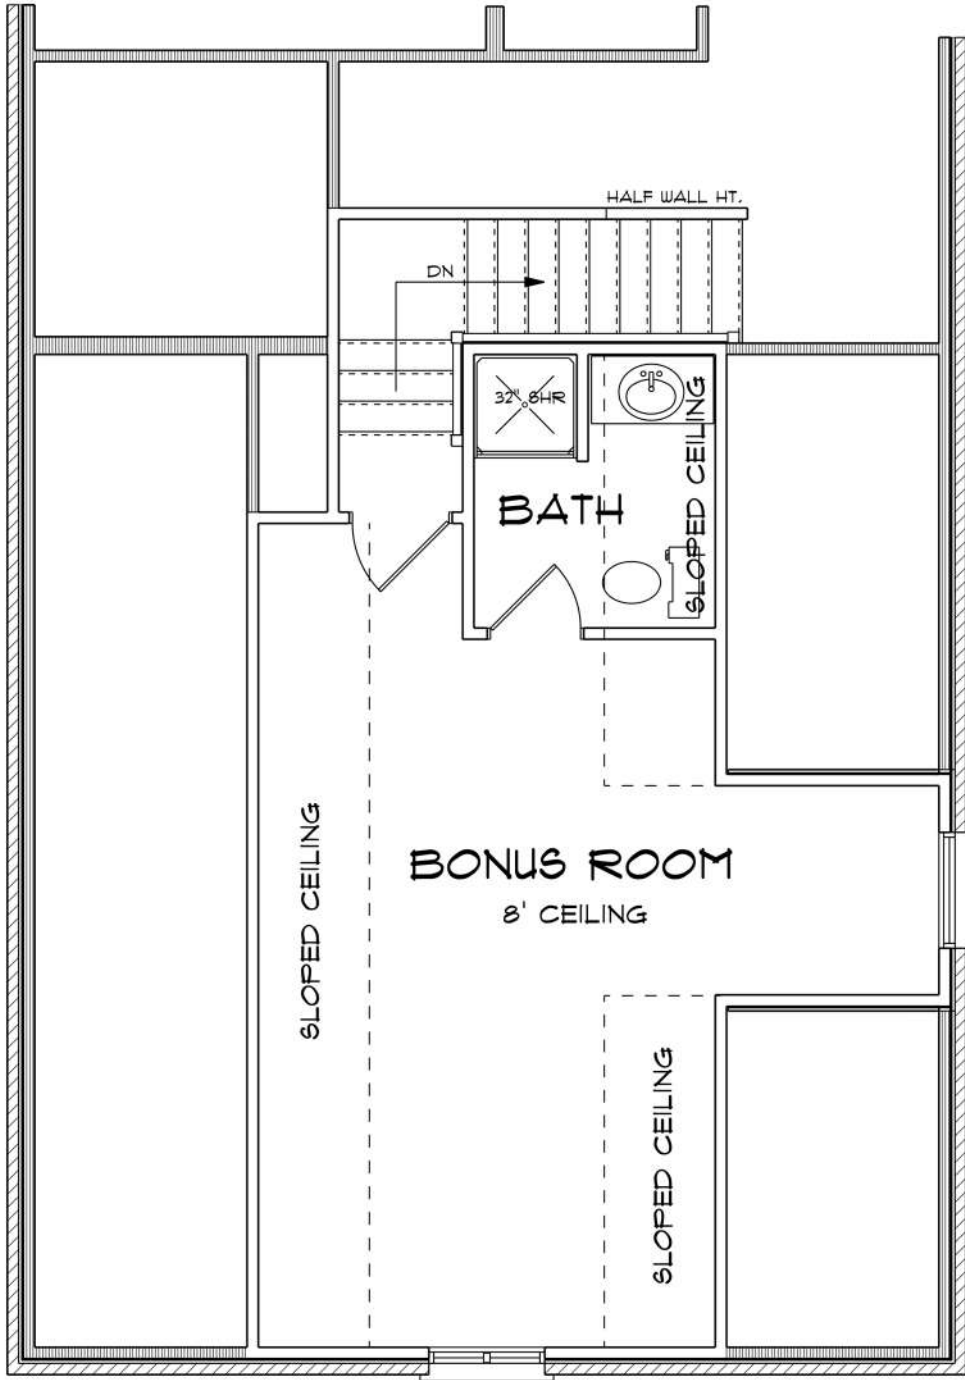

WESTBURY

2,638 SQ. FT.

BEDROOMS	4
BATHROOMS	3
MAIN FLOOR	2,283 SQ. FT.
BONUS FLOOR	355 SQ. FT.

WESTBURY

2,638 SQ. FT.

MAIN FLOOR | 2,283 SQ. FT.

WESTBURY
2,638 SQ. FT.

BONUS FLOOR | 355 SQ. FT.