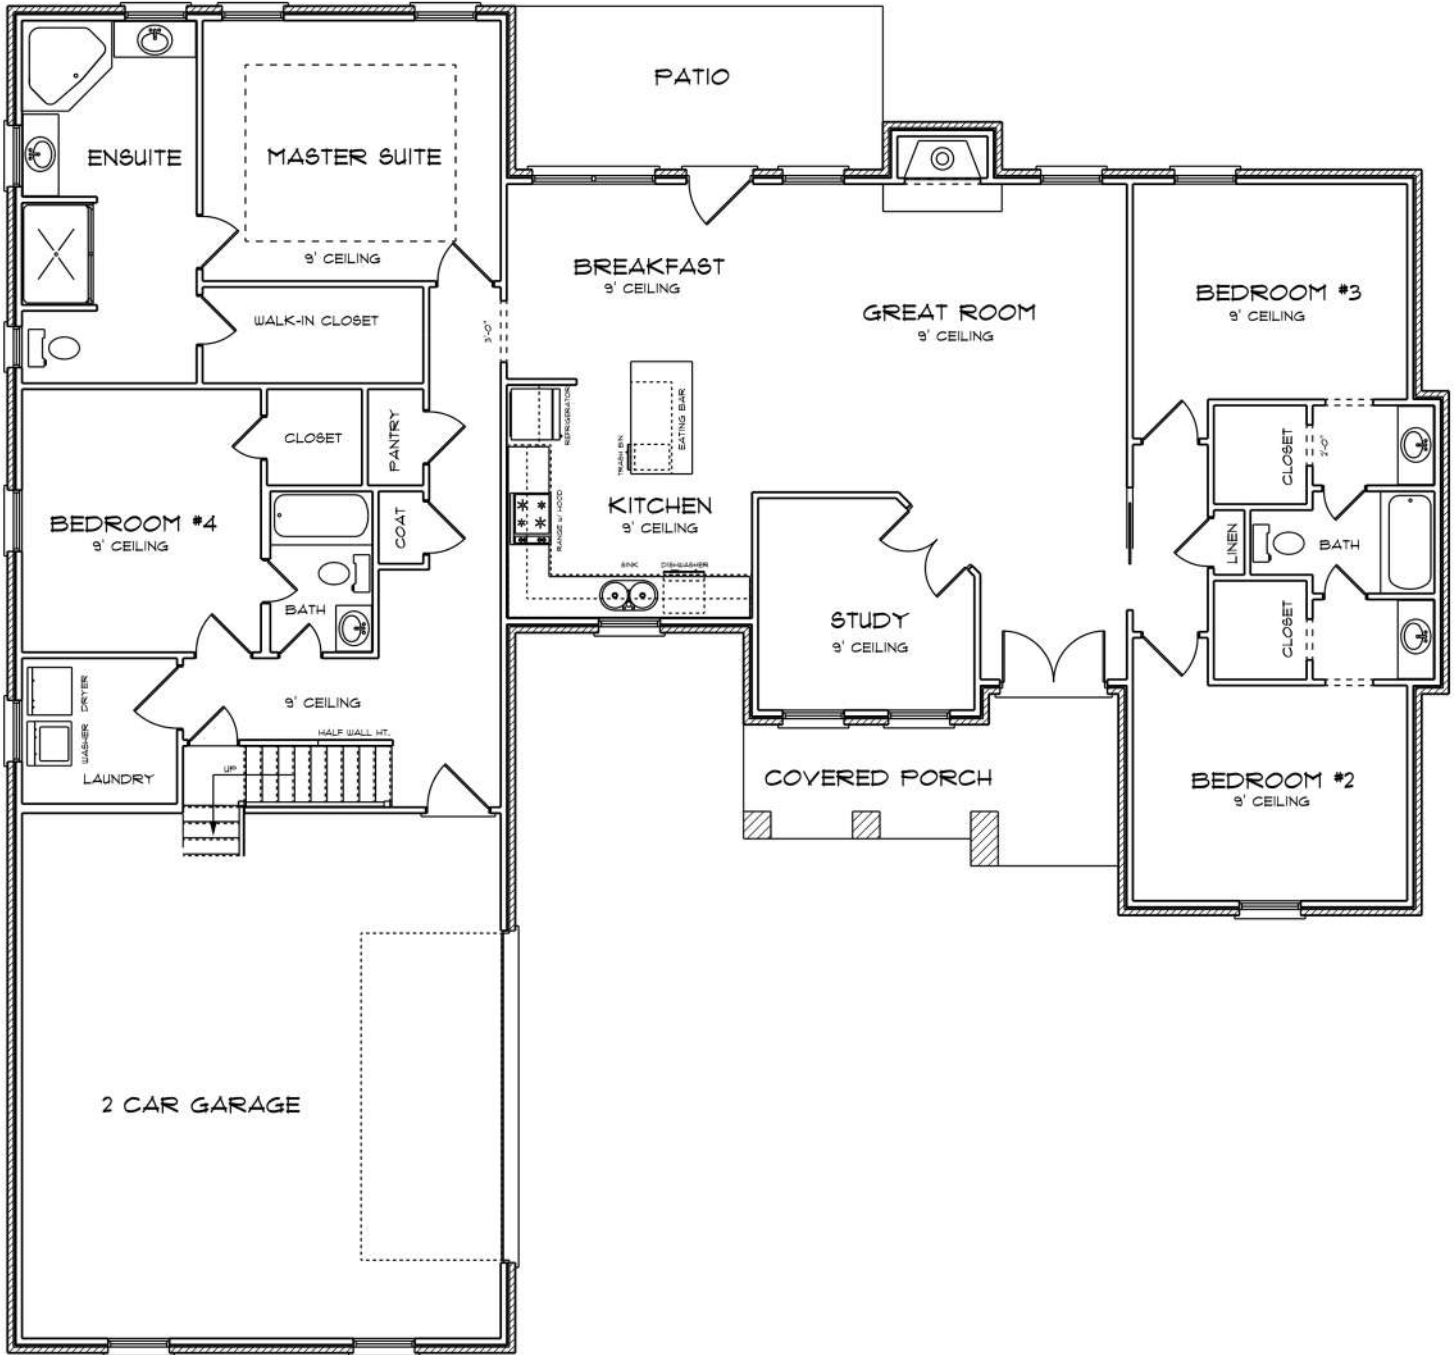

WESTBURY

2,638 SQ. FT.

BEDROOMS	4
BATHROOMS	3
MAIN FLOOR	2,283 SQ. FT.
BONUS FLOOR	355 SQ. FT.

WESTBURY

2,638 SQ. FT.

MAIN FLOOR | 2,283 SQ. FT.

WESTBURY
2,638 SQ. FT.

BONUS FLOOR | 355 SQ. FT.