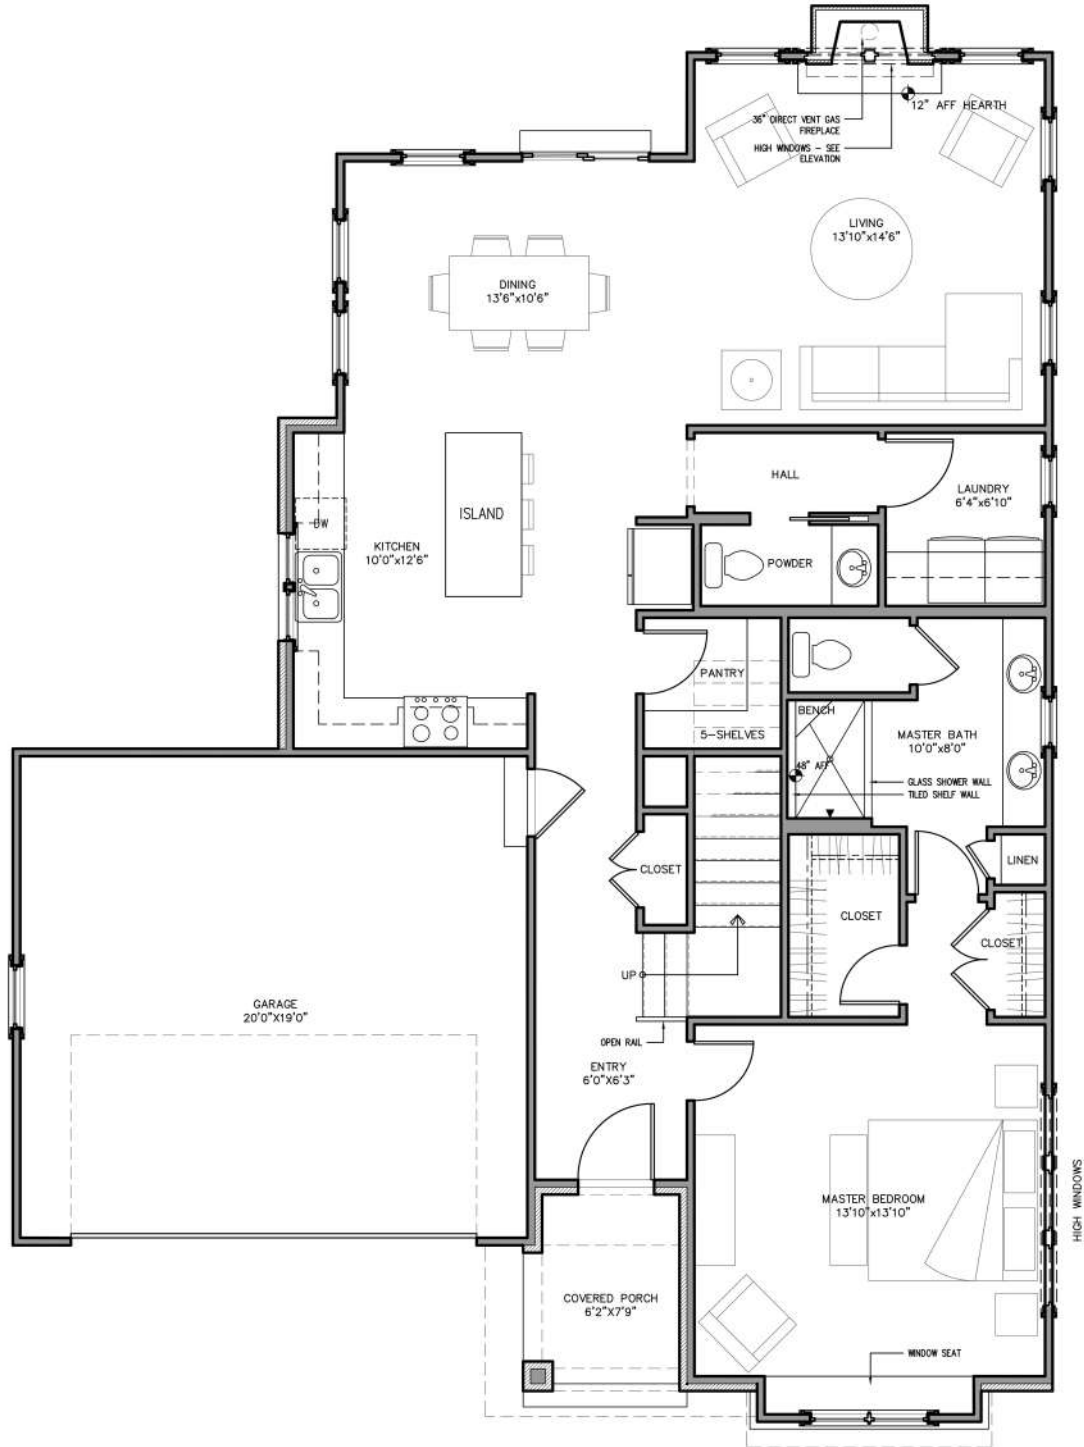

CUSTOM HOMES

WAKEFIELD

2,228 SQ. FT.

WAKEFIELD

2,230 SQ. FT.

MAIN FLOOR | 1,230 SQ. FT.

WAKEFIELD

2,228 SQ. FT.

SECOND FLOOR | 998 SQ. FT.