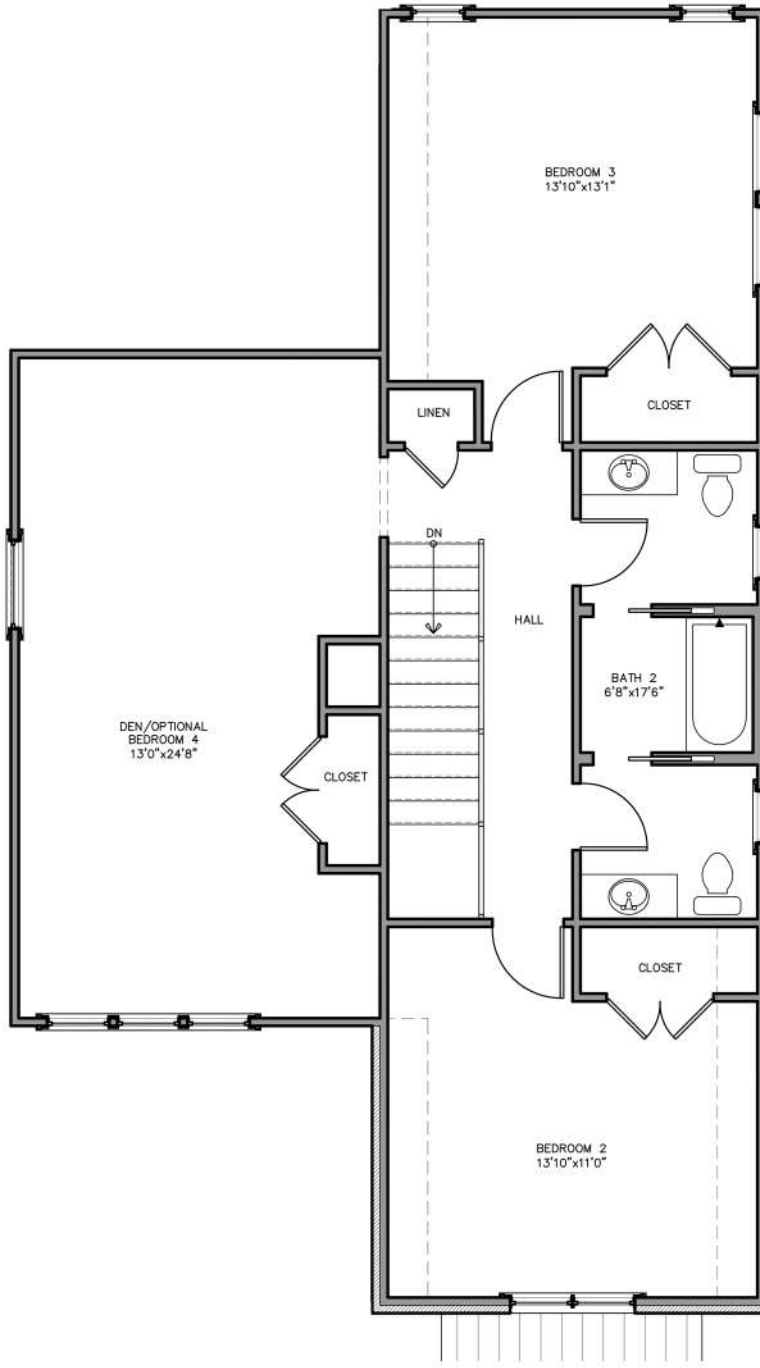

CUSTOM HOMES

WAKEFIELD

2,228 SQ. FT.

WAKEFIELD

2,230 SQ. FT.

MAIN FLOOR | 1,230 SQ. FT.

WAKEFIELD

2,228 SQ. FT.

SECOND FLOOR | 998 SQ. FT.