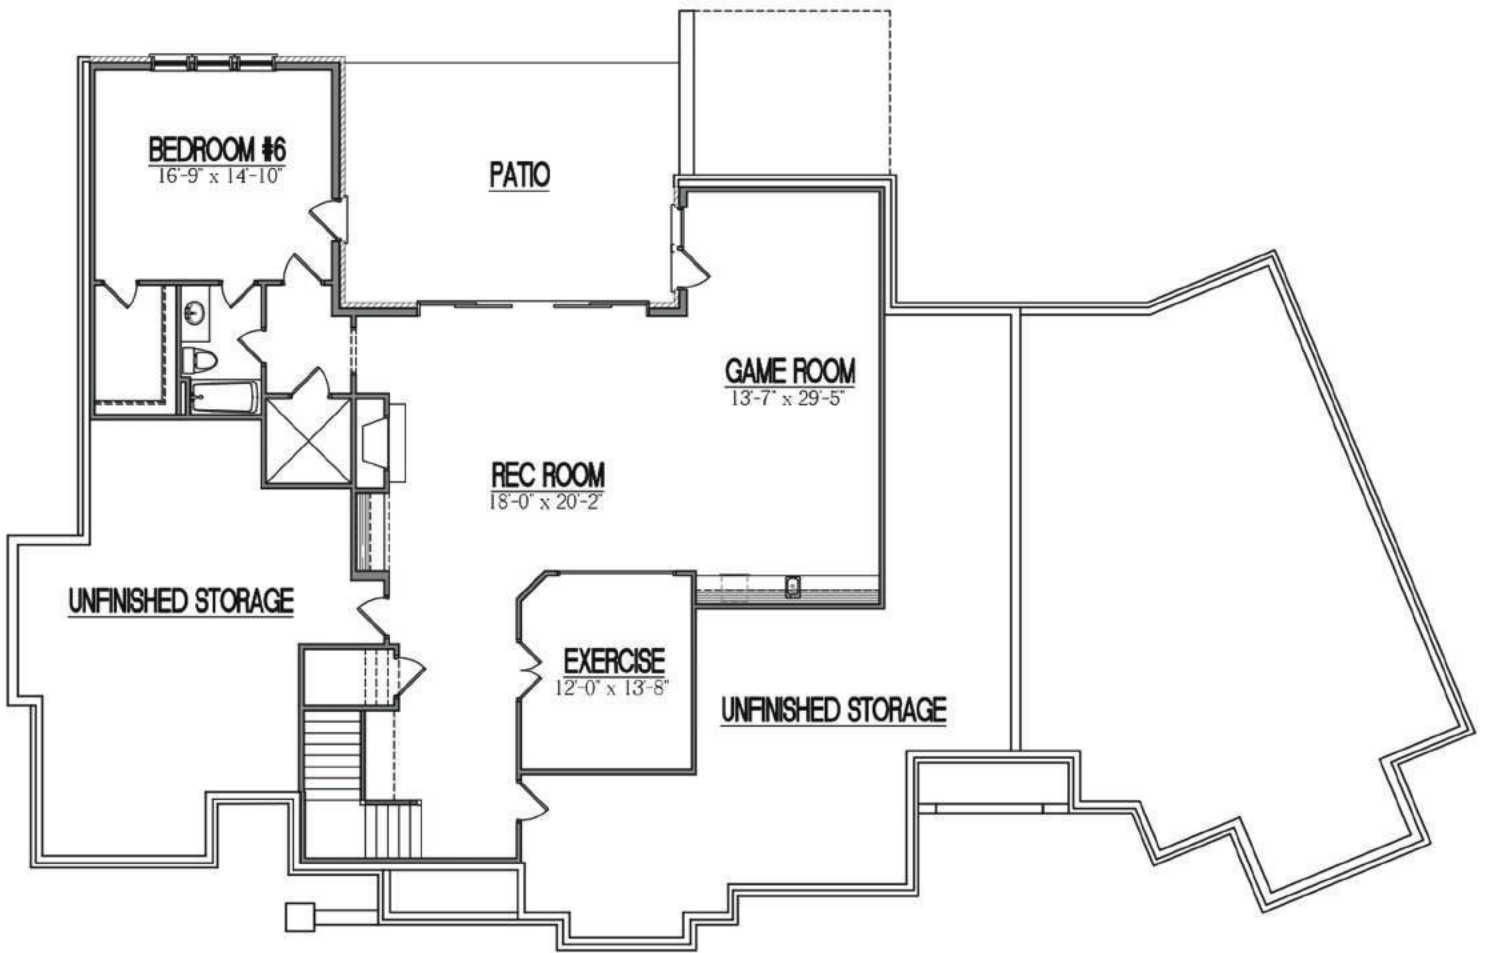

AVONDALE
4,896 SQ. FT.

BEDROOMS	5
BATHROOMS	4
FIRST FLOOR	3,048 SQ. FT.
SECOND FLOOR	1,848 SQ. FT.

AVONDALE

4,896 SQ. FT.

FIRST FLOOR | 3,048 SQ. FT.

AVONDALE
4,896 SQ. FT.

SECOND FLOOR | 1,848 SQ. FT.

AVONDALE
4,896 SQ. FT.

OPTIONAL BASEMENT | 1,846 SQ. FT.