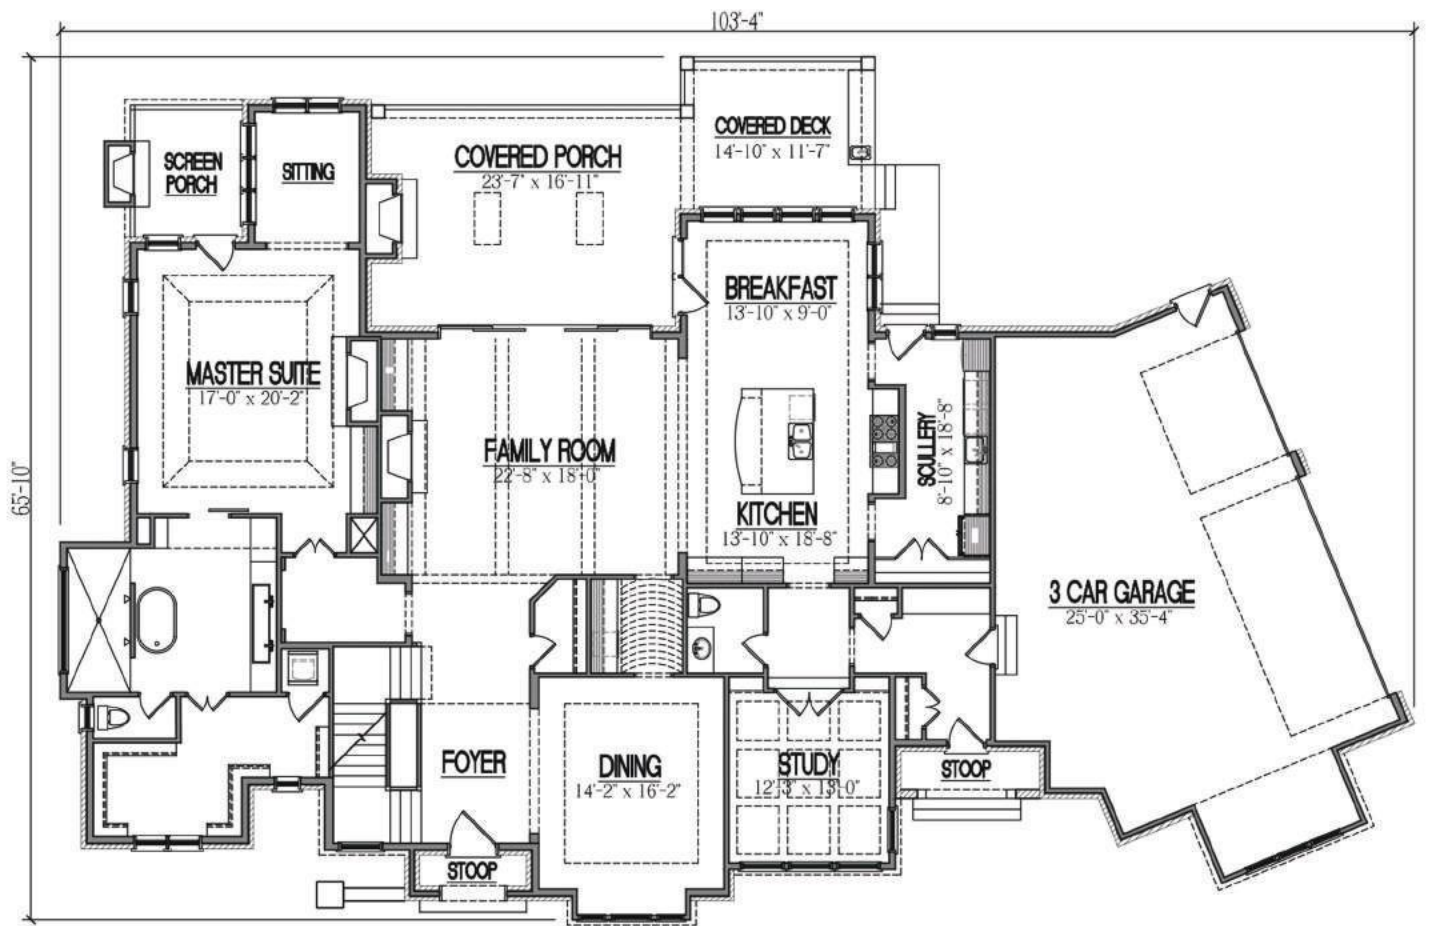

AVONDALE
4,896 SQ. FT.

BEDROOMS	5
BATHROOMS	4
FIRST FLOOR	3,048 SQ. FT.
SECOND FLOOR	1,848 SQ. FT.

AVONDALE

4,896 SQ. FT.

FIRST FLOOR | 3,048 SQ. FT.

AVONDALE
4,896 SQ. FT.

SECOND FLOOR | 1,848 SQ. FT.

AVONDALE
4,896 SQ. FT.

OPTIONAL BASEMENT | 1,846 SQ. FT.