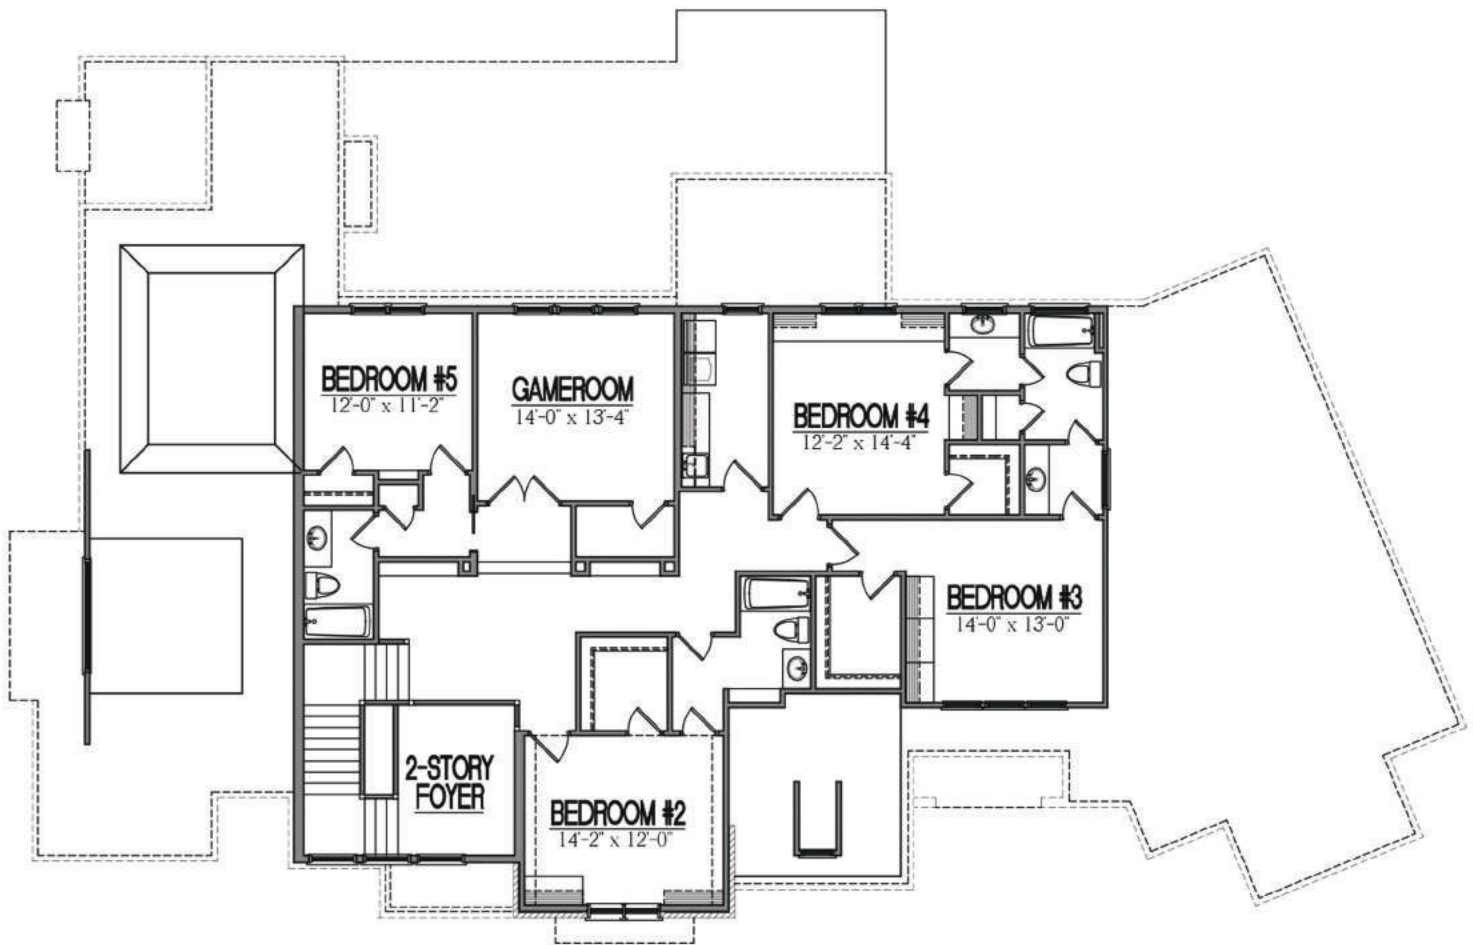

AVONDALE
4,896 SQ. FT.

BEDROOMS	5
BATHROOMS	4
FIRST FLOOR	3,048 SQ. FT.
SECOND FLOOR	1,848 SQ. FT.

AVONDALE

4,896 SQ. FT.

FIRST FLOOR | 3,048 SQ. FT.

AVONDALE
4,896 SQ. FT.

SECOND FLOOR | 1,848 SQ. FT.

AVONDALE
4,896 SQ. FT.

OPTIONAL BASEMENT | 1,846 SQ. FT.