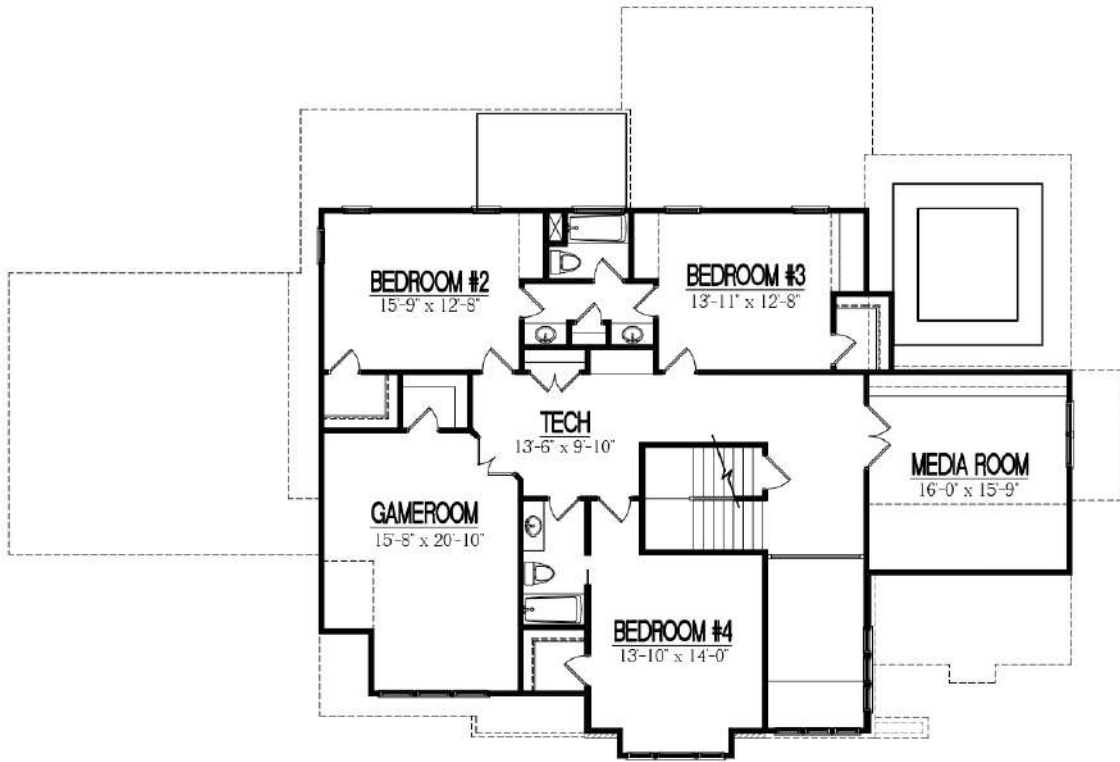

C A M D E N
4,379 SQ. FT.

BEDROOMS	4
BATHROOMS	4.5
1ST FLOOR	2,494 SQ. FT.
2ND FLOOR	1,885 SQ. FT.

This is a temporary brochure only and may not reflect actual characteristics of finished home. Floor plans are shown only for display purposes. Window sizes and locations, room sizes, and dimensions are approximate and may vary. Prices and features subject to change without notice.

CAMDEN

4,379 SQ. FT.

MAIN FLOOR | 2,494 SQ. FT.

C A M D E N
4,379 SQ. FT.

SECOND FLOOR | 1,885 SQ. FT.