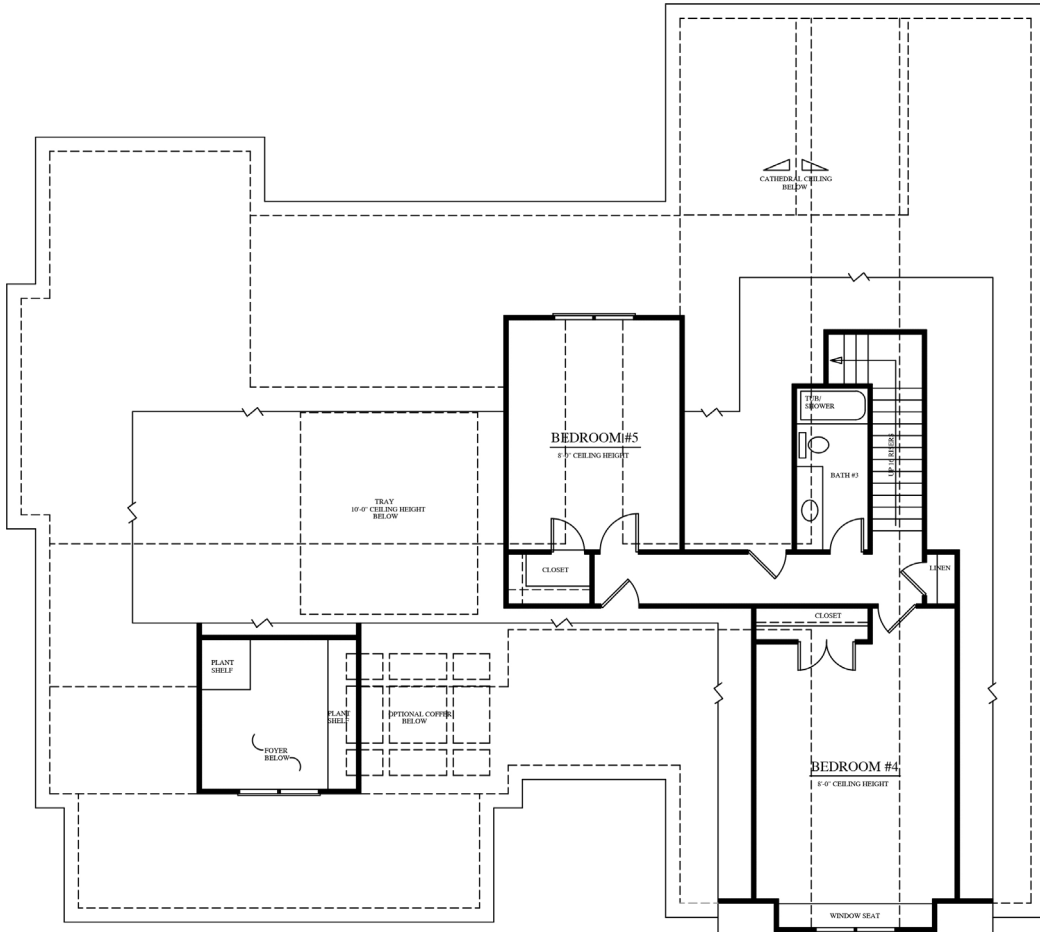

DOVER
3,133 SQ. FT.

BEDROOMS	5
BATHROOMS	3.5
1ST FLOOR	2,426 SQ. FT.
2ND FLOOR	707 SQ. FT.

This is a temporary brochure only and may not reflect actual characteristics of finished home. Floor plans are shown only for display purposes. Window sizes and locations, room sizes, and dimensions are approximate and may vary. Prices and features subject to change without notice.

DOVER

3,133 SQ. FT.

MAIN FLOOR | 2,426 SQ. FT.

DOVER
3,133 SQ. FT.

SECOND FLOOR | 707 SQ. FT.