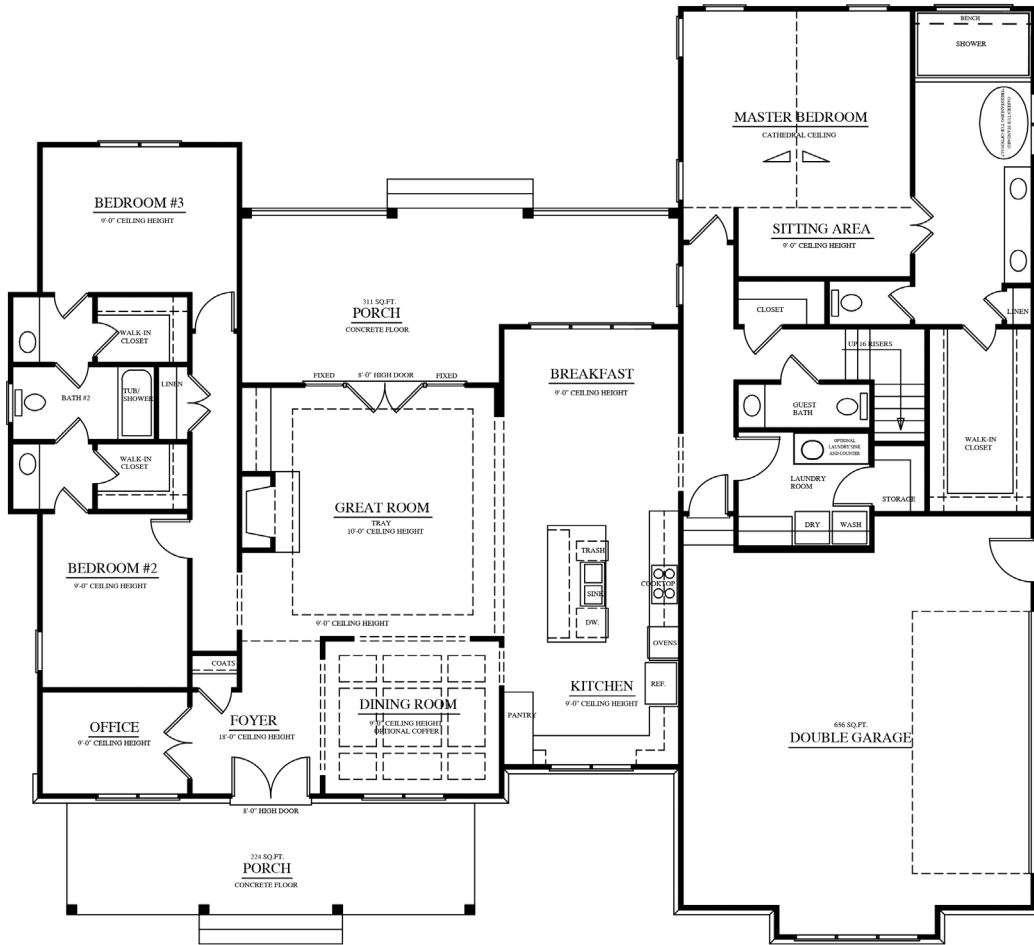

DOVER
3,133 SQ. FT.

BEDROOMS	5
BATHROOMS	3.5
1ST FLOOR	2,426 SQ. FT.
2ND FLOOR	707 SQ. FT.

This is a temporary brochure only and may not reflect actual characteristics of finished home. Floor plans are shown only for display purposes. Window sizes and locations, room sizes, and dimensions are approximate and may vary. Prices and features subject to change without notice.

DOVER

3,133 SQ. FT.

MAIN FLOOR | 2,426 SQ. FT.

DOVER
3,133 SQ. FT.

SECOND FLOOR | 707 SQ. FT.