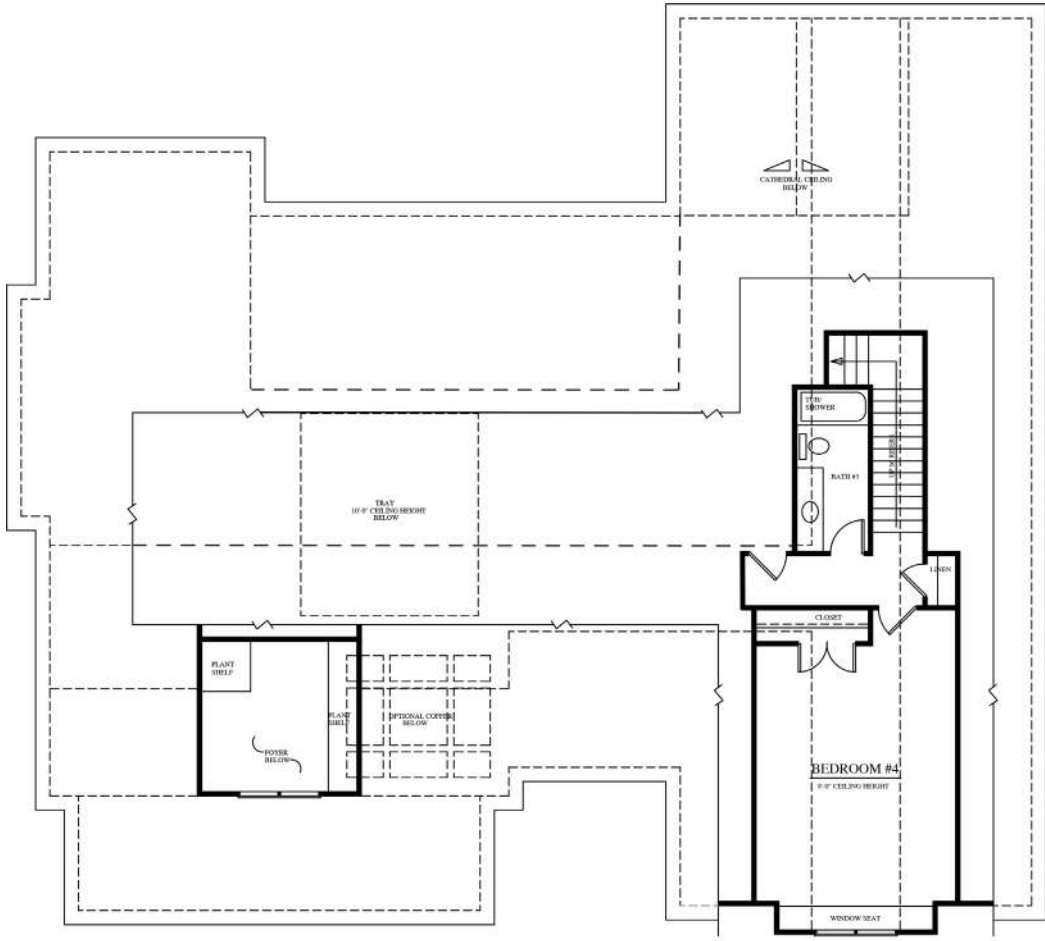

DOVER
2,876 SQ. FT.

BEDROOMS	4
BATHROOMS	3.5
1ST FLOOR	2,426 SQ. FT.
2ND FLOOR	450 SQ. FT.

This is a temporary brochure only and may not reflect actual characteristics of finished home. Floor plans are shown only for display purposes. Window sizes and locations, room sizes, and dimensions are approximate and may vary. Prices and features subject to change without notice.

DOVER

2,876 SQ. FT.

MAIN FLOOR | 2,426 SQ. FT.

DOVER
2,876 SQ. FT.

SECOND FLOOR | 450 SQ. FT.