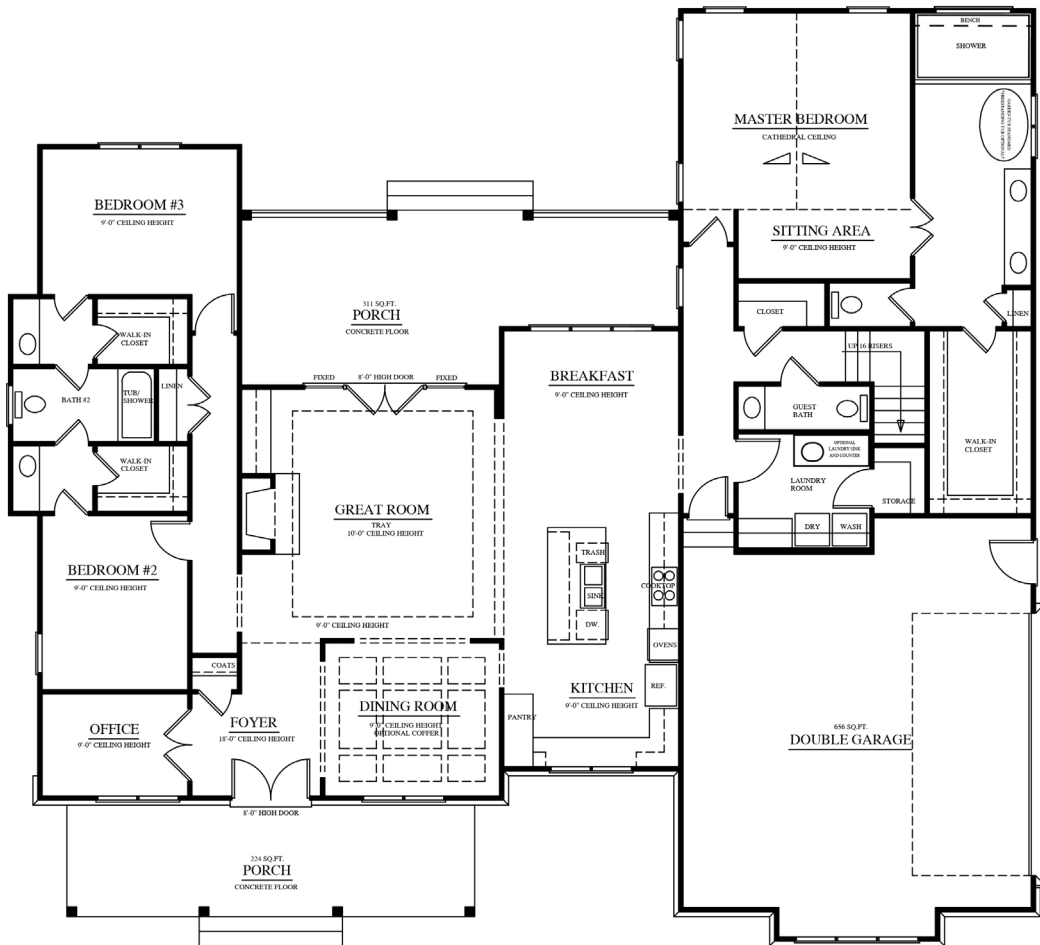

DOVER
2,876 SQ. FT.

BEDROOMS	4
BATHROOMS	3.5
1ST FLOOR	2,426 SQ. FT.
2ND FLOOR	450 SQ. FT.

This is a temporary brochure only and may not reflect actual characteristics of finished home. Floor plans are shown only for display purposes. Window sizes and locations, room sizes, and dimensions are approximate and may vary. Prices and features subject to change without notice.

DOVER

2,876 SQ. FT.

MAIN FLOOR | 2,426 SQ. FT.

DOVER
2,876 SQ. FT.

SECOND FLOOR | 450 SQ. FT.