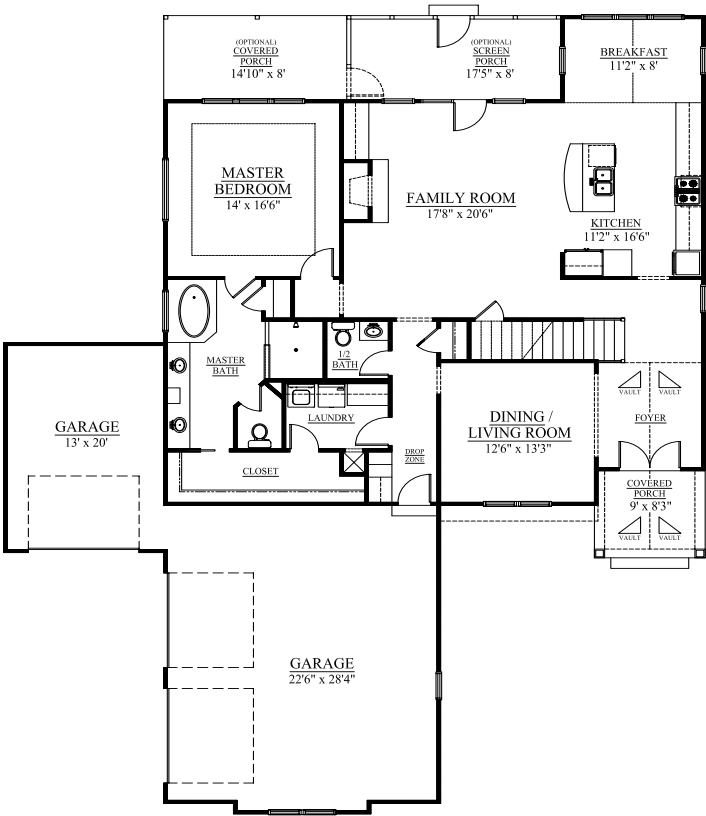

ARLIE
3,212 SQ. FT.

BEDROOMS	5
BATHROOMS	3.5
TOTAL S.F.	3,212 SQ. FT.
GARAGE	3 SPACES

ARLIE

3,212 SQ. FT.

FIRST FLOOR PLAN
1,764 Sq. Ft.

SECOND FLOOR PLAN
1,448 Sq. Ft.