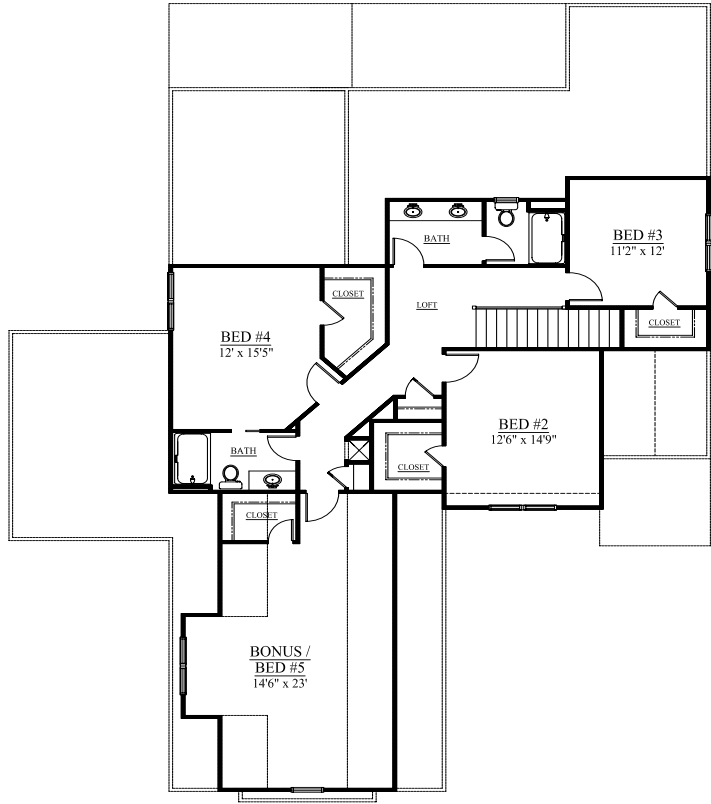

ARLIE
3,212 SQ. FT.

BEDROOMS	5
BATHROOMS	3.5
TOTAL S.F.	3,212 SQ. FT.
GARAGE	3 SPACES

ARLIE

3,212 SQ. FT.

FIRST FLOOR PLAN
1,764 Sq. Ft.

SECOND FLOOR PLAN
1,448 Sq. Ft.