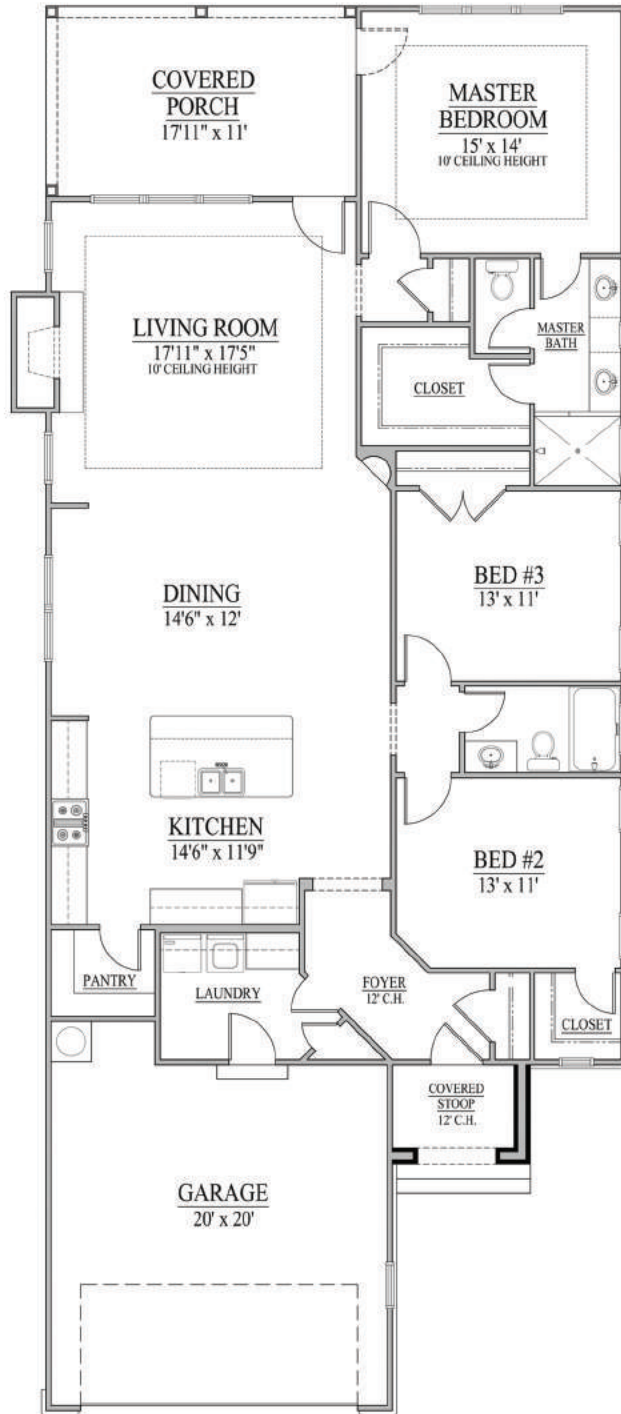

NEWPORT

1,850 SQ. FT.

BEDROOMS	3
BATHROOMS	2
MAIN FLOOR	1,850 SQ. FT.

NEWPORT

1,850 SQ. FT.

MAIN FLOOR | 1,850 SQ. FT.