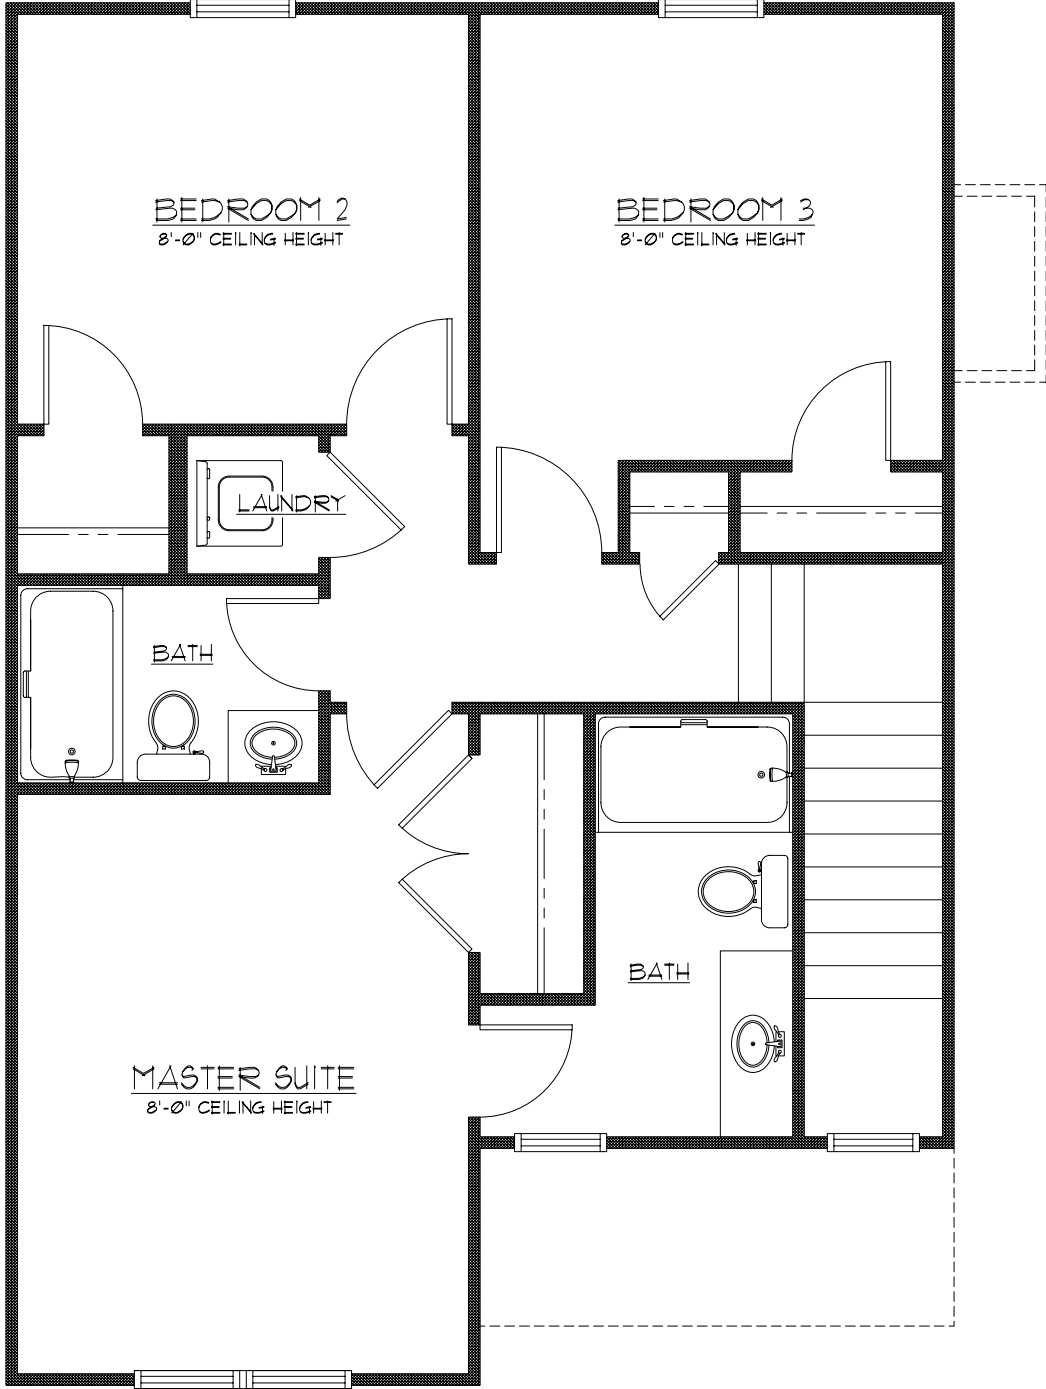

WINDSOR

1,228 SQ. FT.

| | |
|-----------|-------------|
| BEDROOMS | 3 |
| BATHROOMS | 2.5 |
| GARAGE | 1 SPACE |
| 1ST FLOOR | 522 SQ. FT. |
| 2ND FLOOR | 706 SQ. FT. |

WINDSOR
1,228 SQ. FT.

MAIN FLOOR | 522 SQ. FT.

WINDSOR
1,228 SQ. FT.

SECOND FLOOR | 706 SQ. FT.