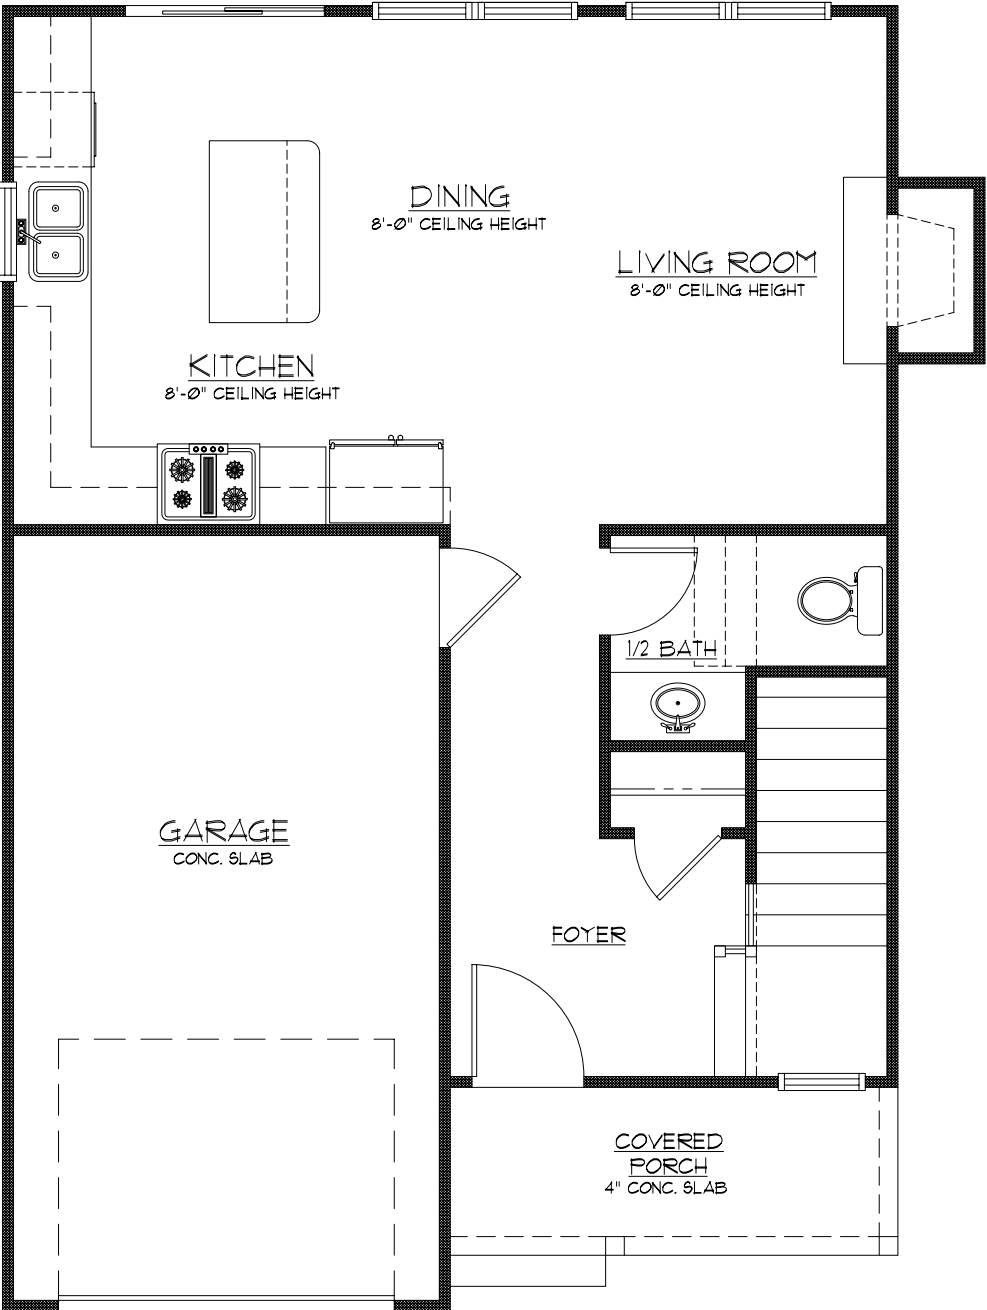

WINDSOR

1,228 SQ. FT.

| | |
|-----------|-------------|
| BEDROOMS | 3 |
| BATHROOMS | 2.5 |
| GARAGE | 1 SPACE |
| 1ST FLOOR | 522 SQ. FT. |
| 2ND FLOOR | 706 SQ. FT. |

WINDSOR
1,228 SQ. FT.

MAIN FLOOR | 522 SQ. FT.

WINDSOR
1,228 SQ. FT.

SECOND FLOOR | 706 SQ. FT.