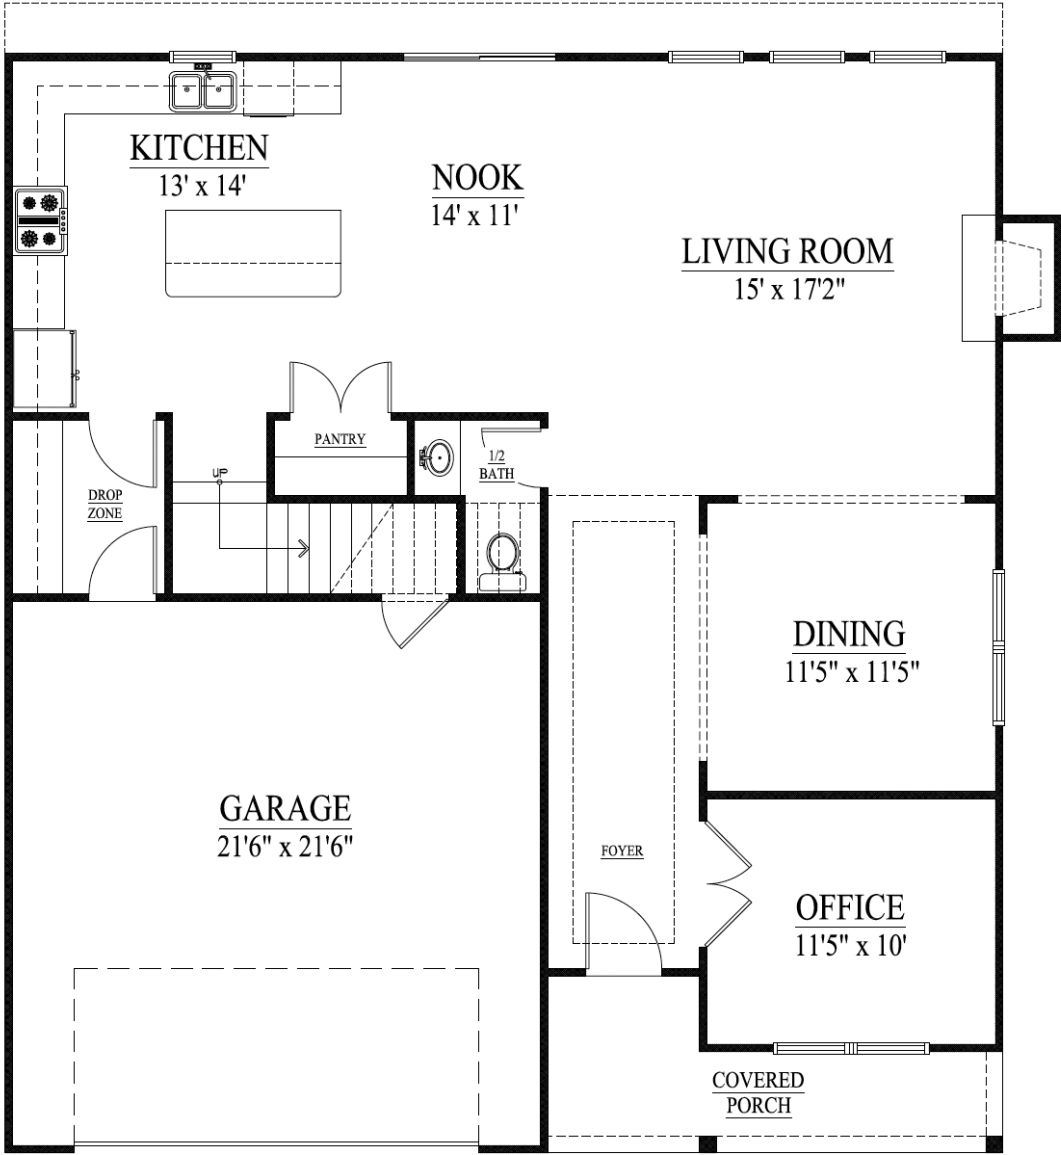

BARRET
2,505 SQ. FT.

BEDROOMS	3
BATHROOMS	2
1ST FLOOR	1,164 SQ. FT.
2ND FLOOR	1,341 SQ. FT.

BARRET
2,505 SQ. FT.

MAIN FLOOR | 1,164 SQ. FT.

BARRET
2,505 SQ. FT.

SECOND FLOOR | 1,341 SQ. FT.