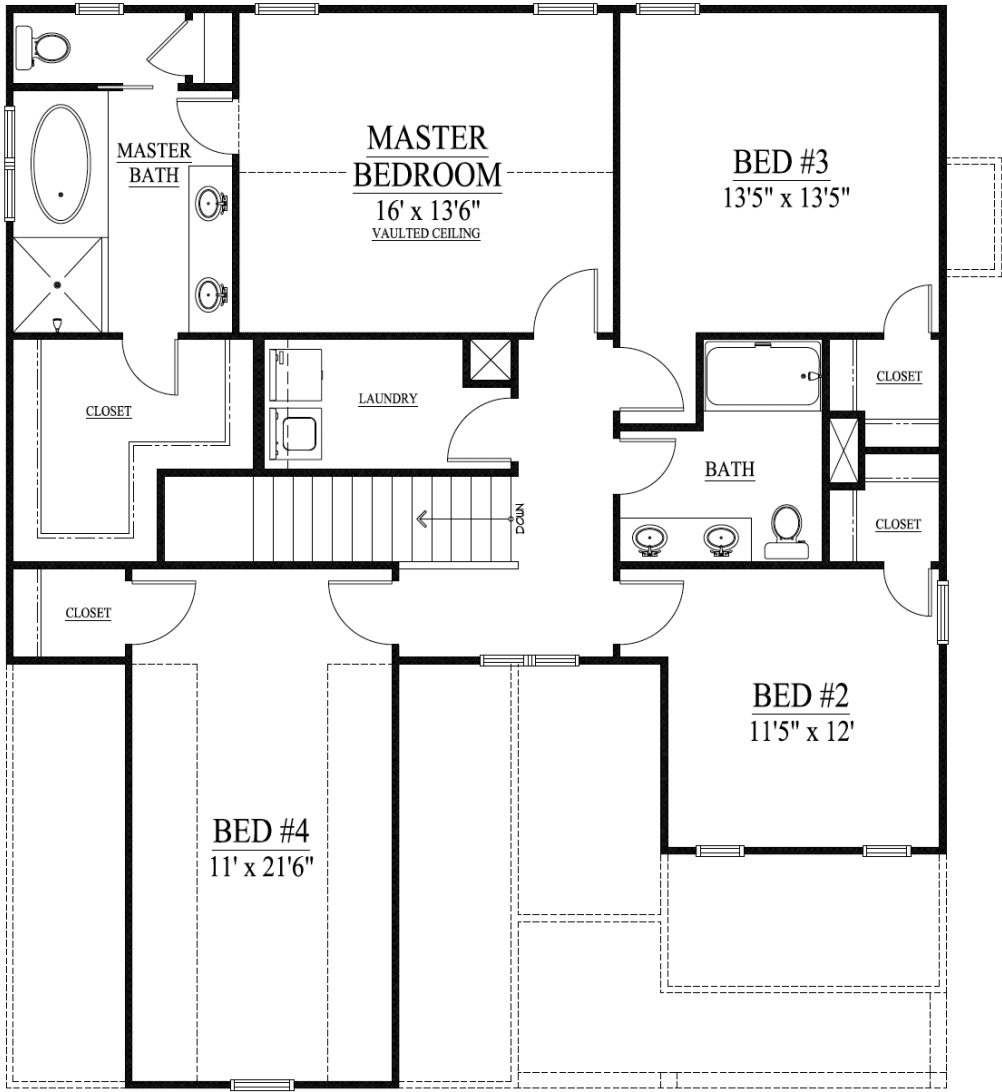

BARRET
2,505 SQ. FT.

BEDROOMS	3
BATHROOMS	2
1ST FLOOR	1,164 SQ. FT.
2ND FLOOR	1,341 SQ. FT.

BARRET
2,505 SQ. FT.

MAIN FLOOR | 1,164 SQ. FT.

BARRET
2,505 SQ. FT.

SECOND FLOOR | 1,341 SQ. FT.