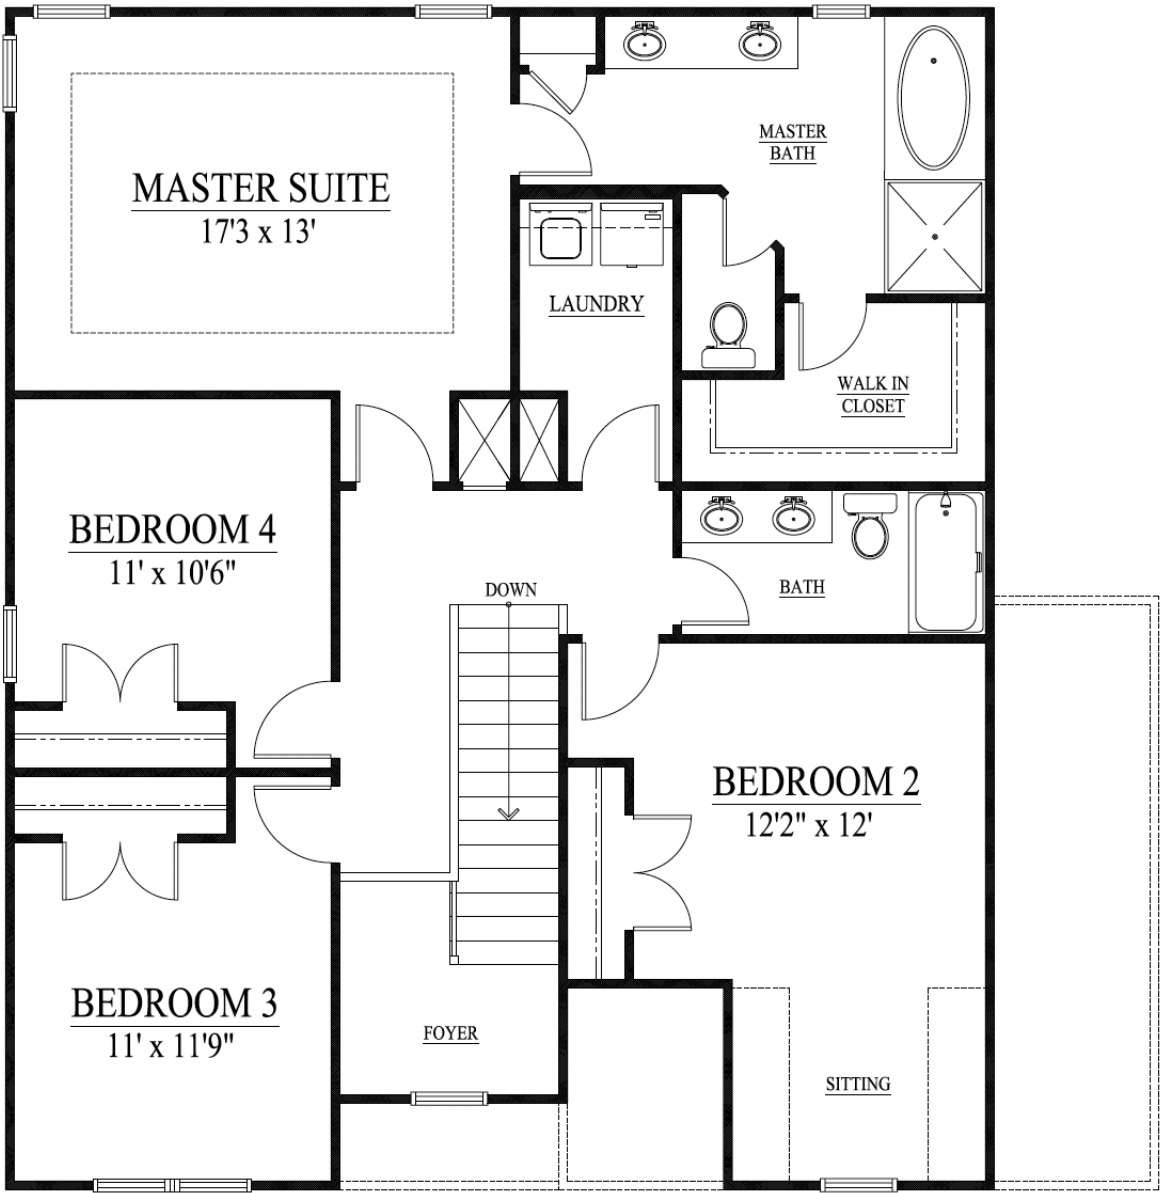

EVERETT

2,332 SQ. FT.

BEDROOMS	4
BATHROOMS	2.5
1ST FLOOR	1,082 SQ. FT.
2ND FLOOR	1,250 SQ. FT.

EVERETT

2,332 SQ. FT.

MAIN FLOOR | 1,082 SQ. FT.

EVERETT
2,332 SQ. FT.

SECOND FLOOR | 1,250 SQ. FT.