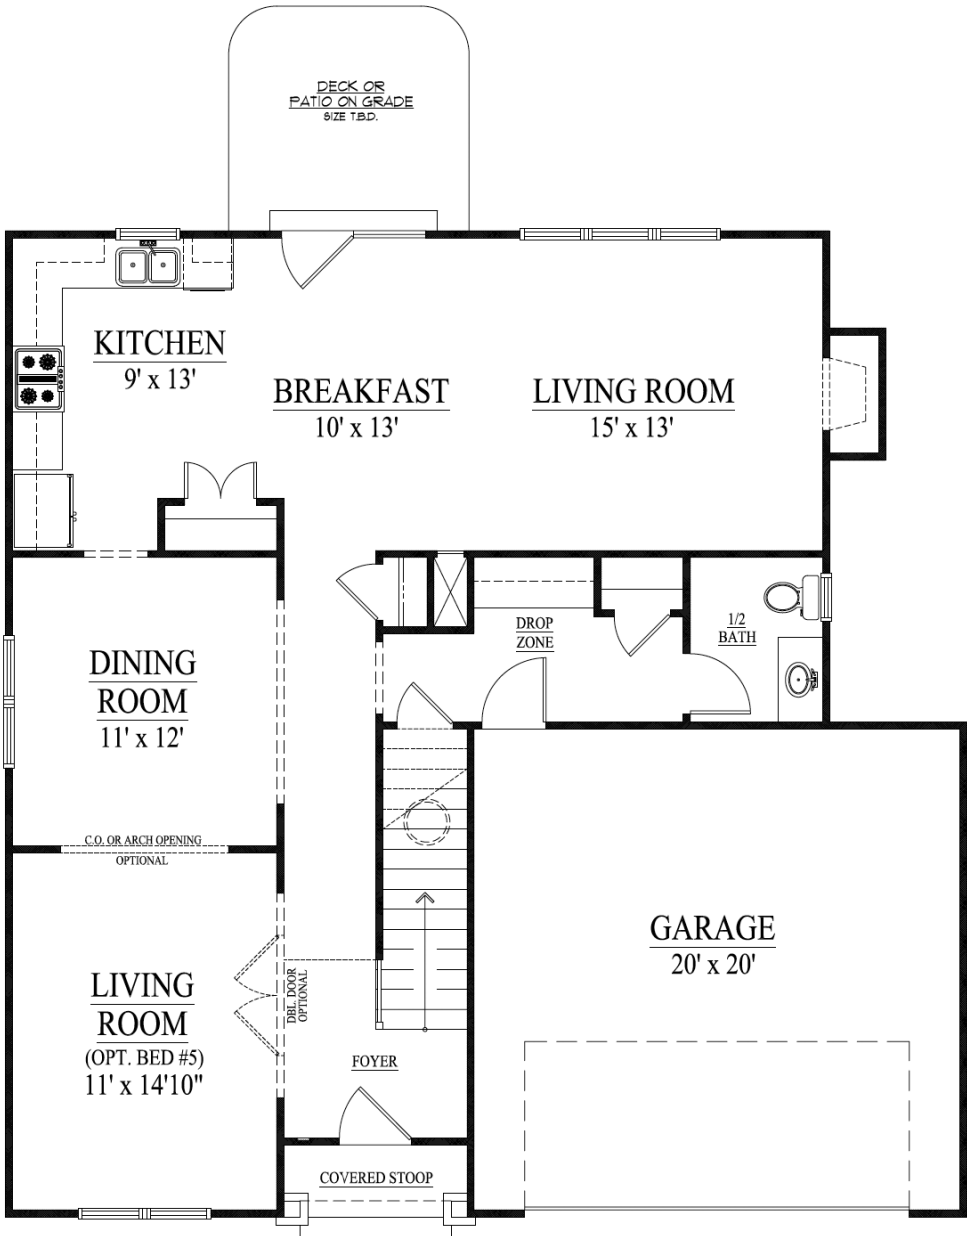

EVERETT

2,332 SQ. FT.

BEDROOMS	4
BATHROOMS	2.5
1ST FLOOR	1,082 SQ. FT.
2ND FLOOR	1,250 SQ. FT.

EVERETT

2,332 SQ. FT.

MAIN FLOOR | 1,082 SQ. FT.

EVERETT
2,332 SQ. FT.

SECOND FLOOR | 1,250 SQ. FT.