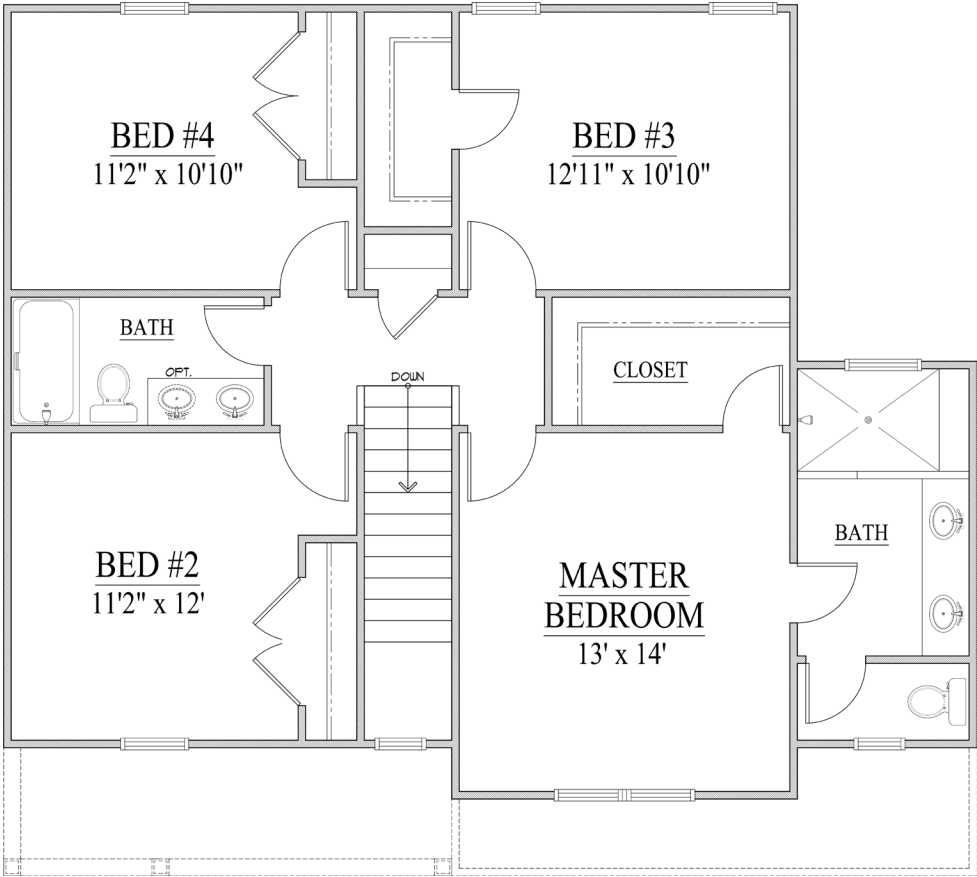

HUDSON
1,686 SQ. FT.

BEDROOMS	4
BATHROOMS	2.5
TOTAL S.F.	1,150 SQ. FT.
GARAGE	2 SPACE

HUDSON
703 SQ. FT.

MAIN FLOOR

HUDSON
983 SQ. FT.

SECOND FLOOR