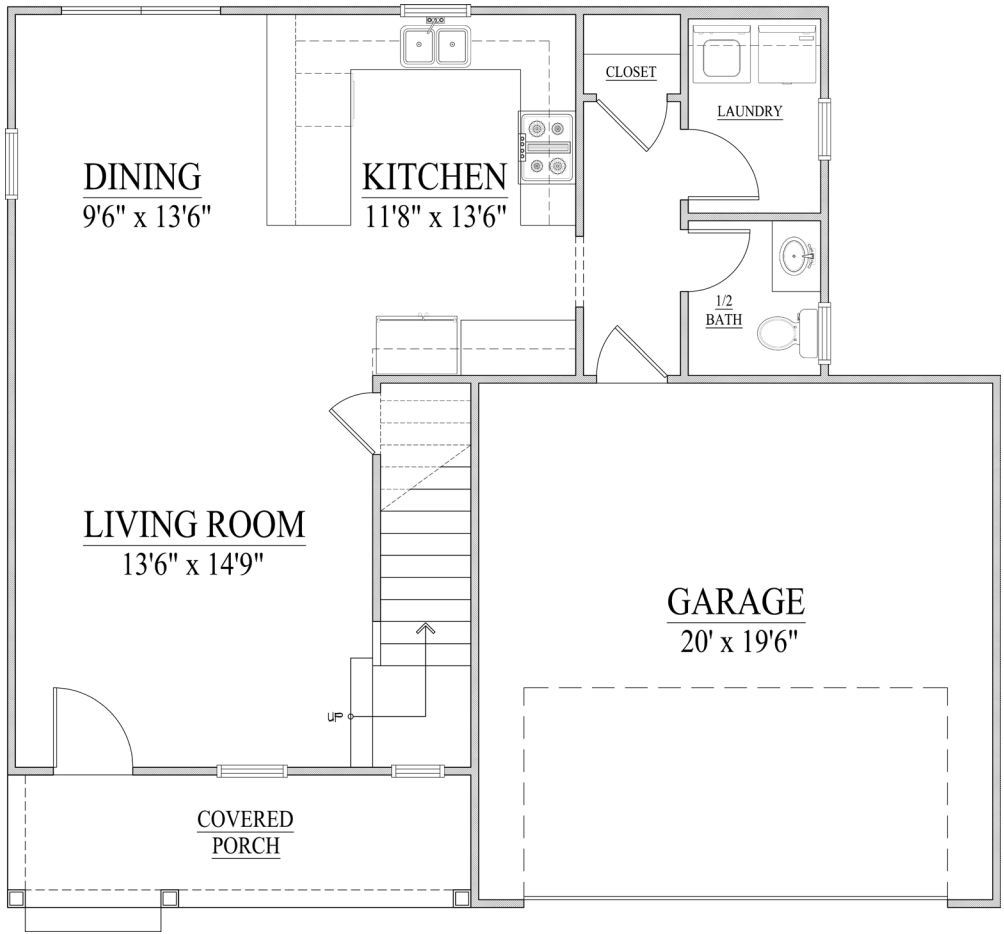

HUDSON
1,686 SQ. FT.

BEDROOMS	4
BATHROOMS	2.5
TOTAL S.F.	1,150 SQ. FT.
GARAGE	2 SPACE

HUDSON
703 SQ. FT.

MAIN FLOOR

HUDSON
983 SQ. FT.

SECOND FLOOR