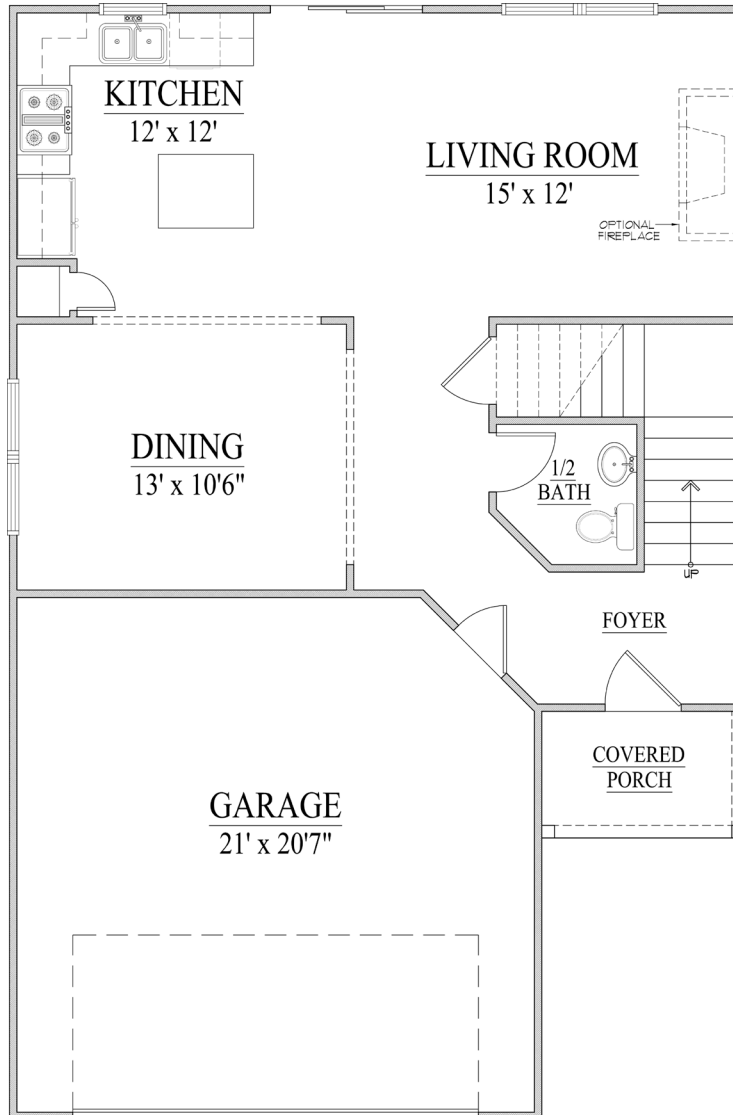

CORBAN

1,800 SQ. FT.

BEDROOMS	4
BATHROOMS	2.5
TOTAL S.F.	1,800 SQ. FT.
GARAGE	2 SPACE

CORBAN

725 SQ. FT.

MAIN FLOOR

CORBAN

1027 SQ. FT.

SECOND FLOOR