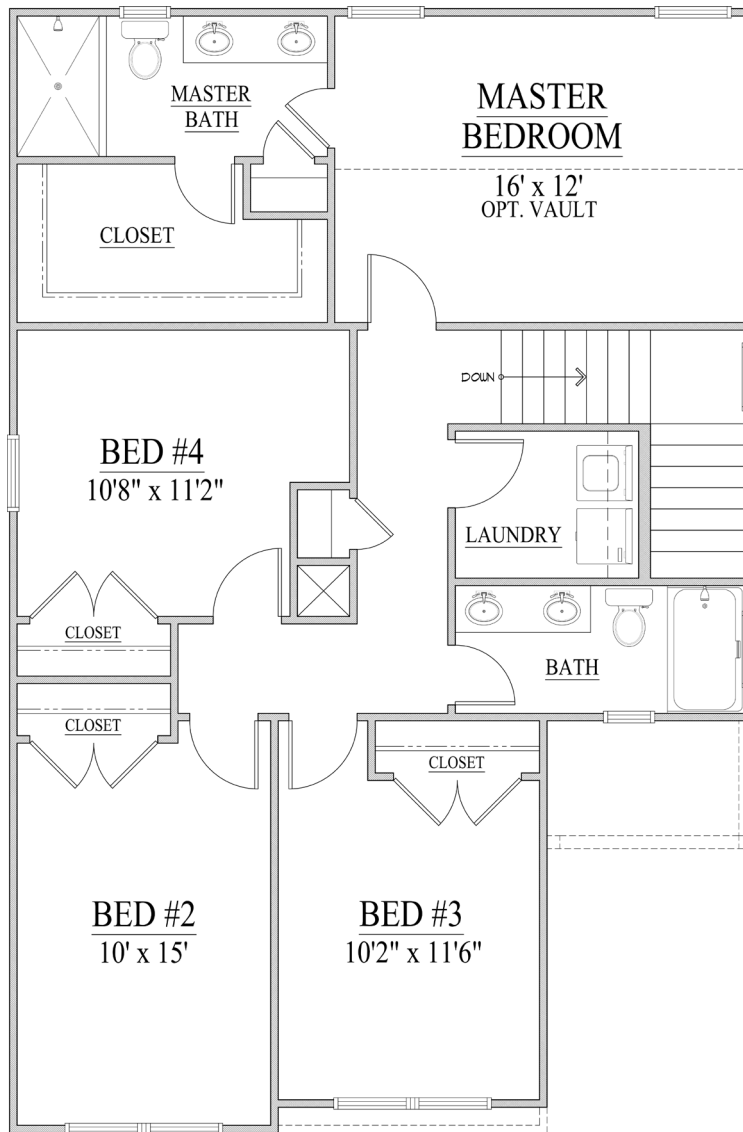

CORBAN

1,800 SQ. FT.

BEDROOMS	4
BATHROOMS	2.5
TOTAL S.F.	1,800 SQ. FT.
GARAGE	2 SPACE

CORBAN

725 SQ. FT.

MAIN FLOOR

CORBAN

1027 SQ. FT.

SECOND FLOOR