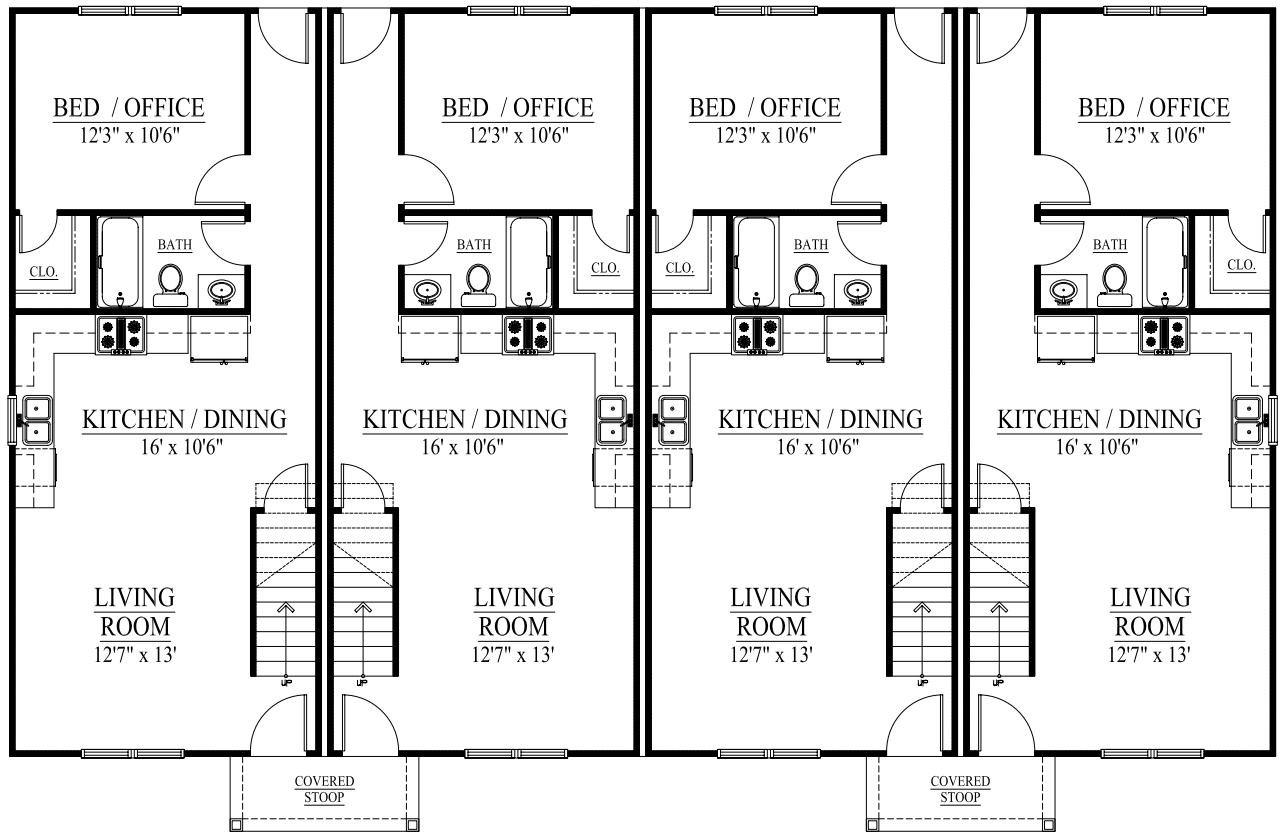

PARKSIDE
1,295 SQ. FT.

BEDROOMS	3
BATHROOMS	3
TOTAL S.F.	1,295 SQ. FT.

PARKSIDE

665 SQ. FT.

MAIN FLOOR

PARKSIDE
630 SQ. FT.

SECOND FLOOR