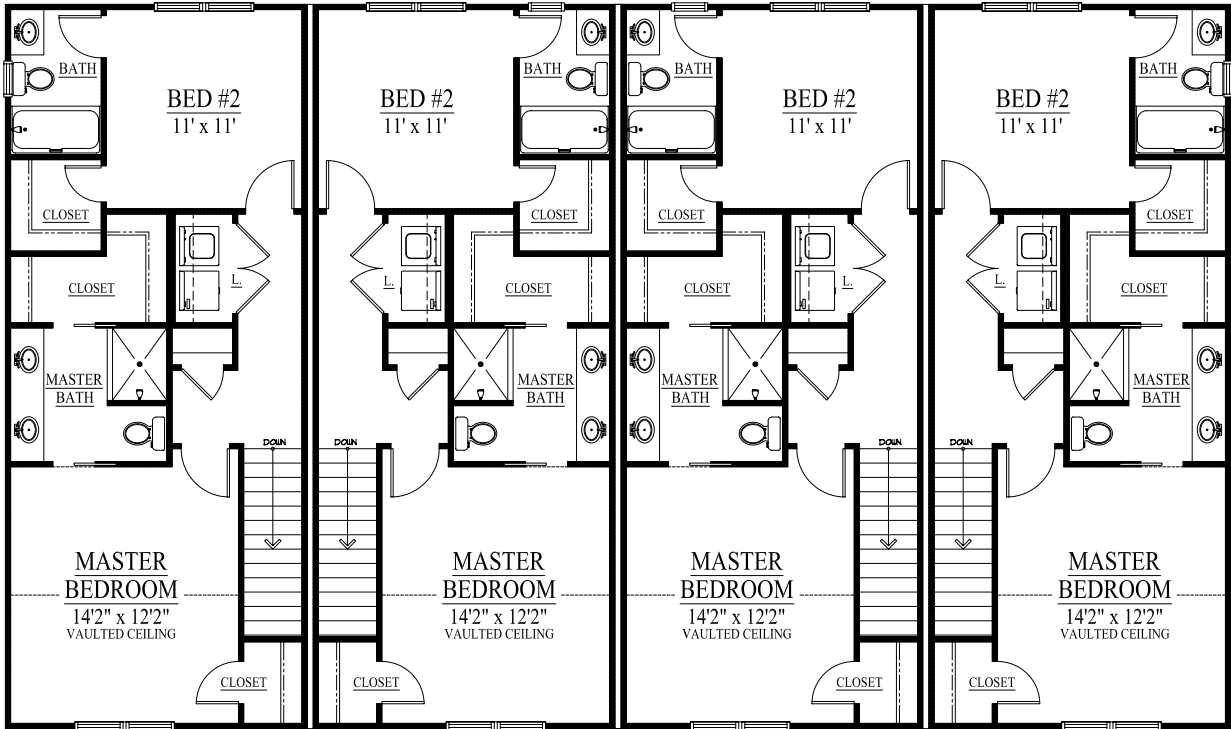

PARKSIDE
1,295 SQ. FT.

BEDROOMS	3
BATHROOMS	3
TOTAL S.F.	1,295 SQ. FT.

PARKSIDE

665 SQ. FT.

MAIN FLOOR

PARKSIDE
630 SQ. FT.

SECOND FLOOR