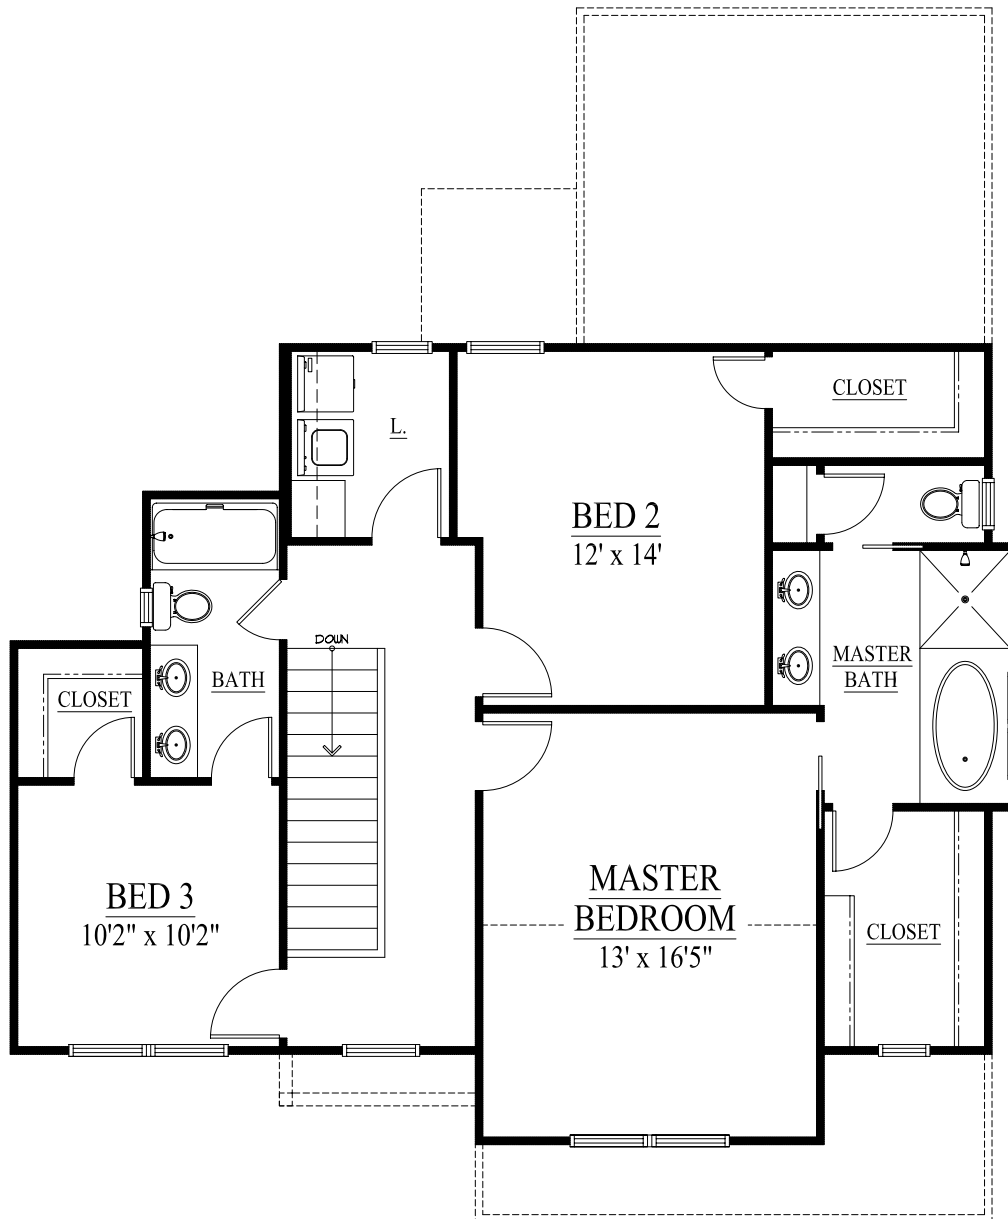

**BRADFORD**  
1,886 SQ. FT.

BEDROOMS	4
BATHROOMS	3
TOTAL S.F.	1,886 SQ. FT.
GARAGE	2

# BRADFORD

1,886 SQ. FT.

MAIN FLOOR | 913 SQ. FT.

# BRADFORD

1,886 SQ. FT.

SECOND FLOOR | 973 SQ. FT.