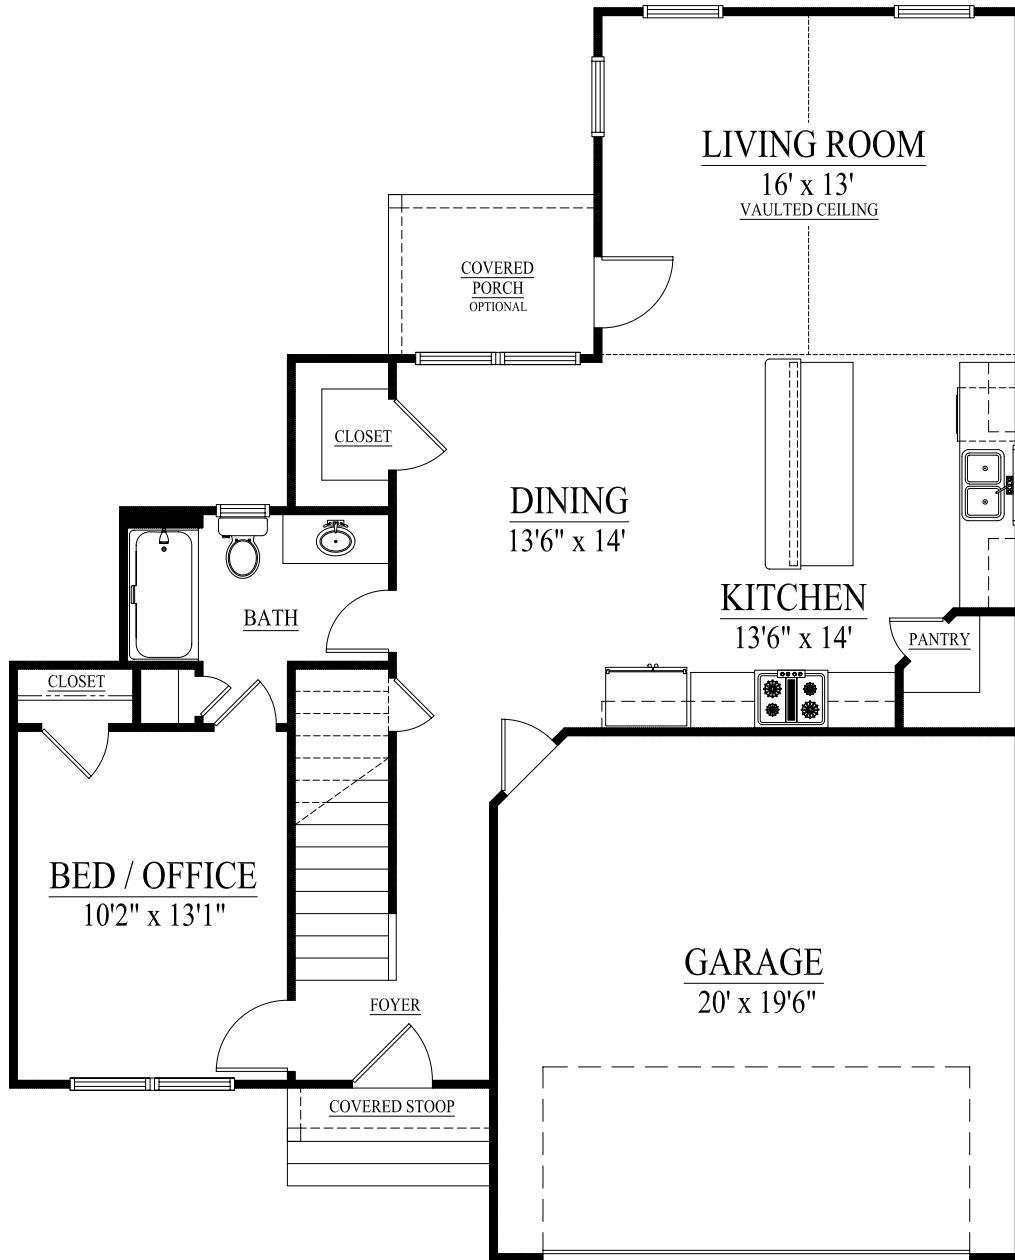

**BRADFORD**  
1,886 SQ. FT.

BEDROOMS	4
BATHROOMS	3
TOTAL S.F.	1,886 SQ. FT.
GARAGE	2

# BRADFORD

1,886 SQ. FT.

MAIN FLOOR | 913 SQ. FT.

# BRADFORD

1,886 SQ. FT.

SECOND FLOOR | 973 SQ. FT.