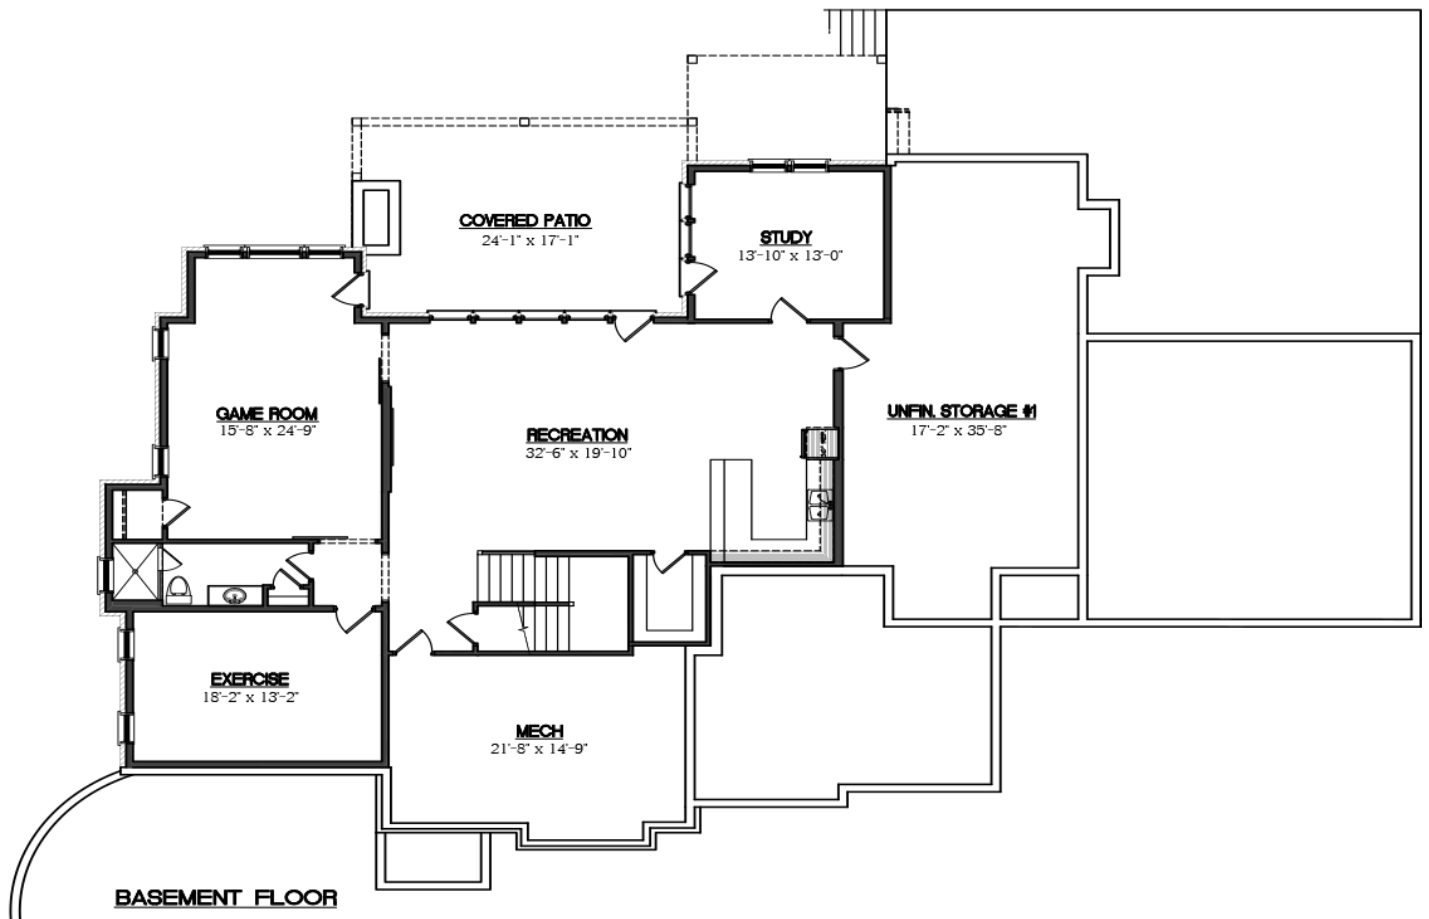

**STANTON**  
5,152 SQ. FT.

BEDROOMS	5
BATHROOMS	3.5
FIRST FLOOR	2,933 SQ. FT.
SECOND FLOOR	2,129 SQ. FT.
OPT. BASEMENT	1,808 SQ. FT.
GARAGE	3

# STANTON

5,152 SQ. FT.

MAIN FLOOR | 2,933 SQ. FT.

# STANTON

5,152 SQ. FT.

SECOND FLOOR | 2,219 SQ. FT.

# STANTON

5,152 SQ. FT.

OPTIONAL BASEMENT | 1,808 SQ. FT.