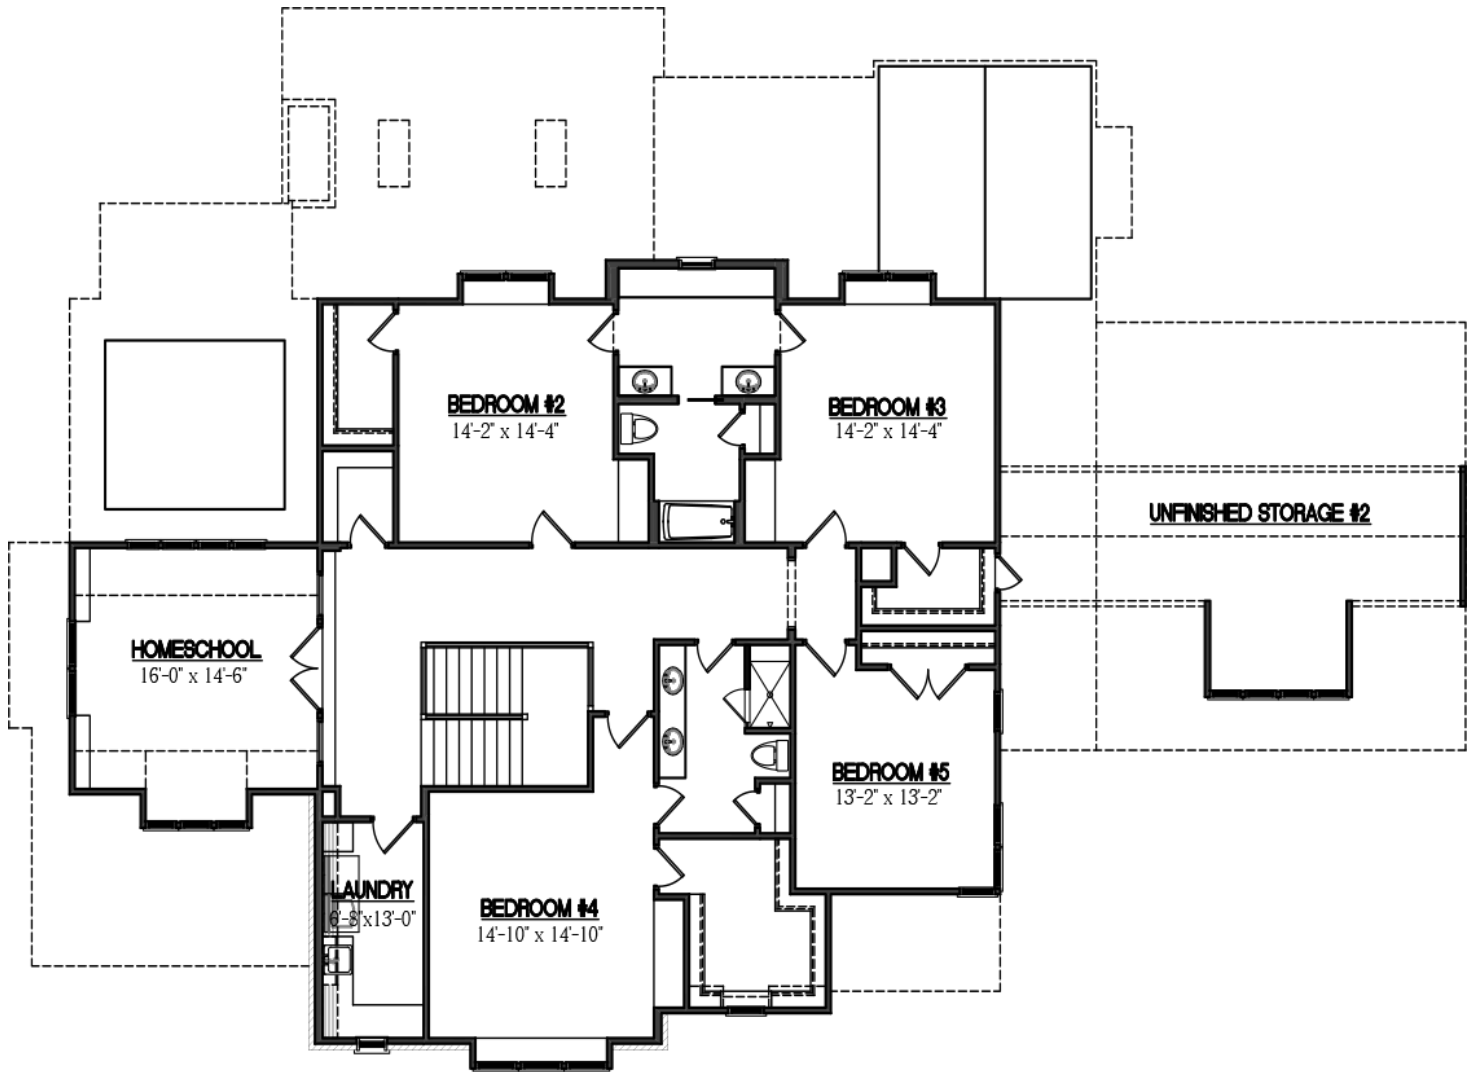

**STANTON**  
5,152 SQ. FT.

BEDROOMS	5
BATHROOMS	3.5
FIRST FLOOR	2,933 SQ. FT.
SECOND FLOOR	2,129 SQ. FT.
OPT. BASEMENT	1,808 SQ. FT.
GARAGE	3

# STANTON

5,152 SQ. FT.

MAIN FLOOR | 2,933 SQ. FT.

# STANTON

5,152 SQ. FT.

SECOND FLOOR | 2,219 SQ. FT.

# STANTON

5,152 SQ. FT.

OPTIONAL BASEMENT | 1,808 SQ. FT.