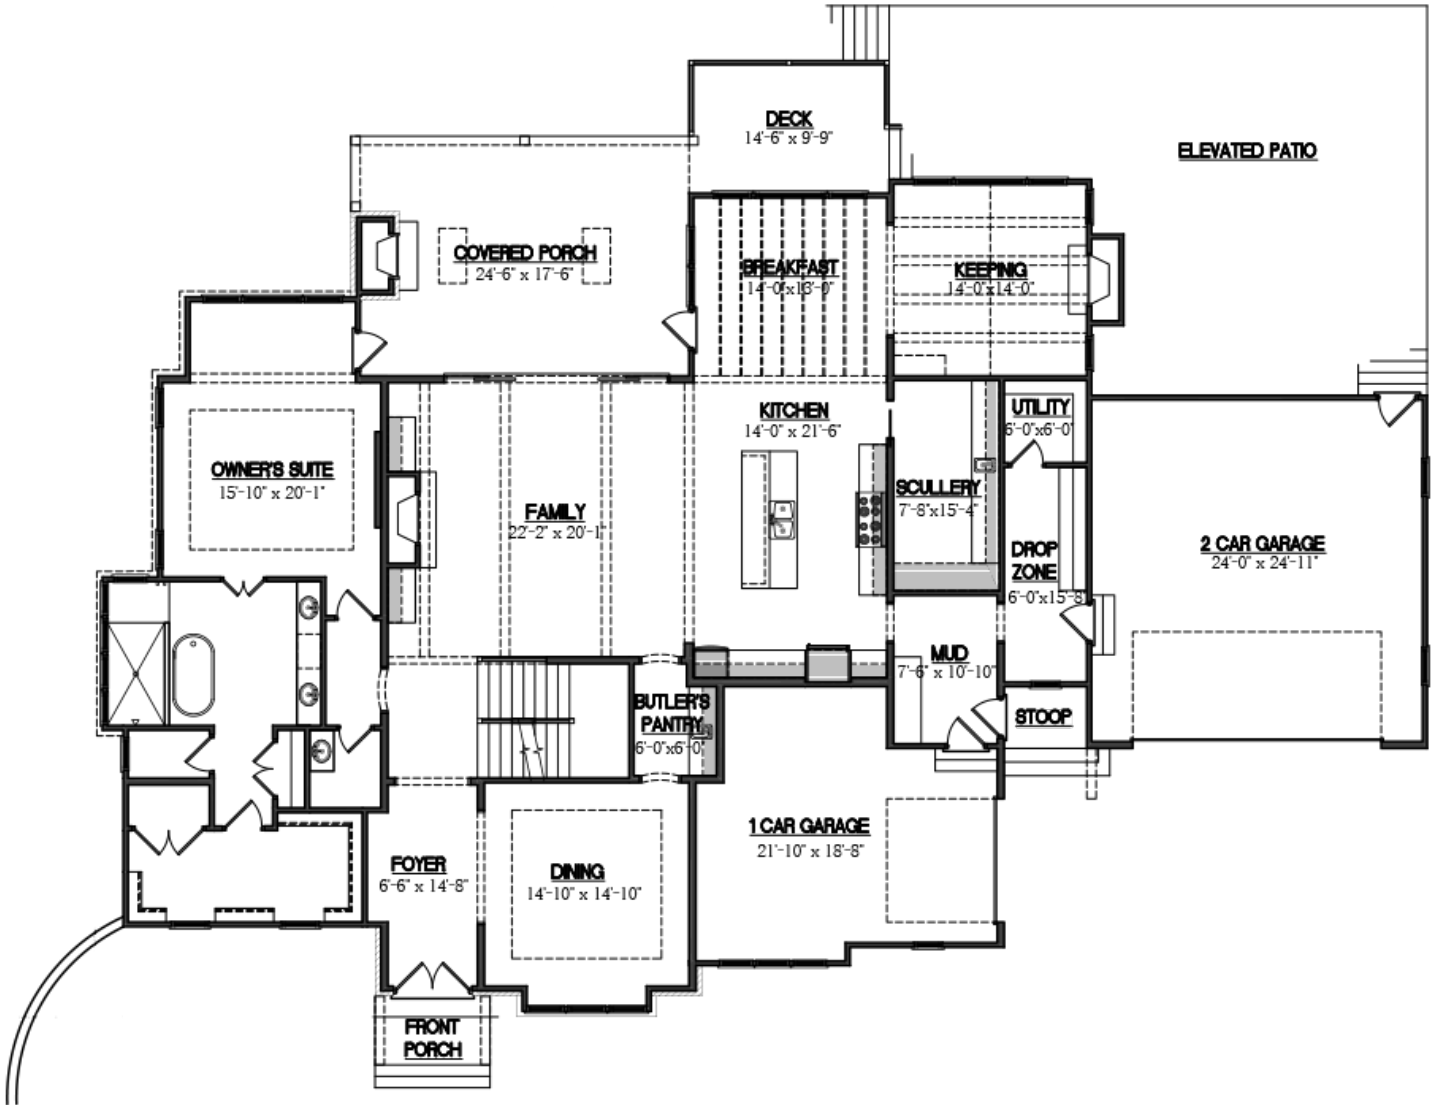

**STANTON**  
5,152 SQ. FT.

BEDROOMS	5
BATHROOMS	3.5
FIRST FLOOR	2,933 SQ. FT.
SECOND FLOOR	2,129 SQ. FT.
OPT. BASEMENT	1,808 SQ. FT.
GARAGE	3

# STANTON

5,152 SQ. FT.

MAIN FLOOR | 2,933 SQ. FT.

# STANTON

5,152 SQ. FT.

SECOND FLOOR | 2,219 SQ. FT.

# STANTON

5,152 SQ. FT.

OPTIONAL BASEMENT | 1,808 SQ. FT.