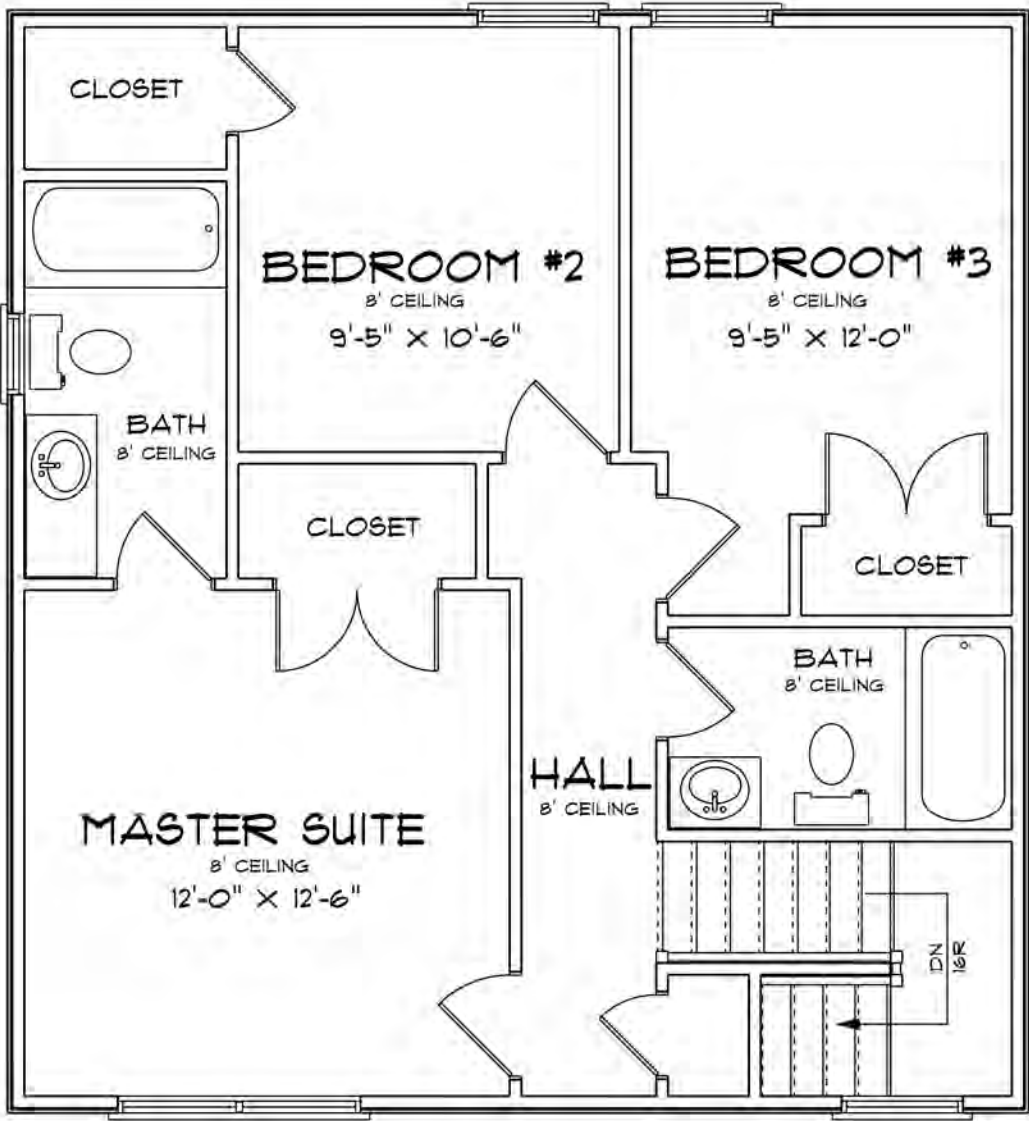

GARRISON

1,300 SQ FT

BEDROOMS	3
BATHROOMS	2.5
FIRST FLOOR	625 SQ. FT.
SECOND FLOOR	675 SQ. FT.

GARRISON

1,300 SQ. FT.

1 CAR GARAGE

2 CAR GARAGE

MAIN FLOOR | 625 SQ. FT.

GARRISON
1,300 SQ. FT.

SECOND FLOOR | 675 SQ. FT.